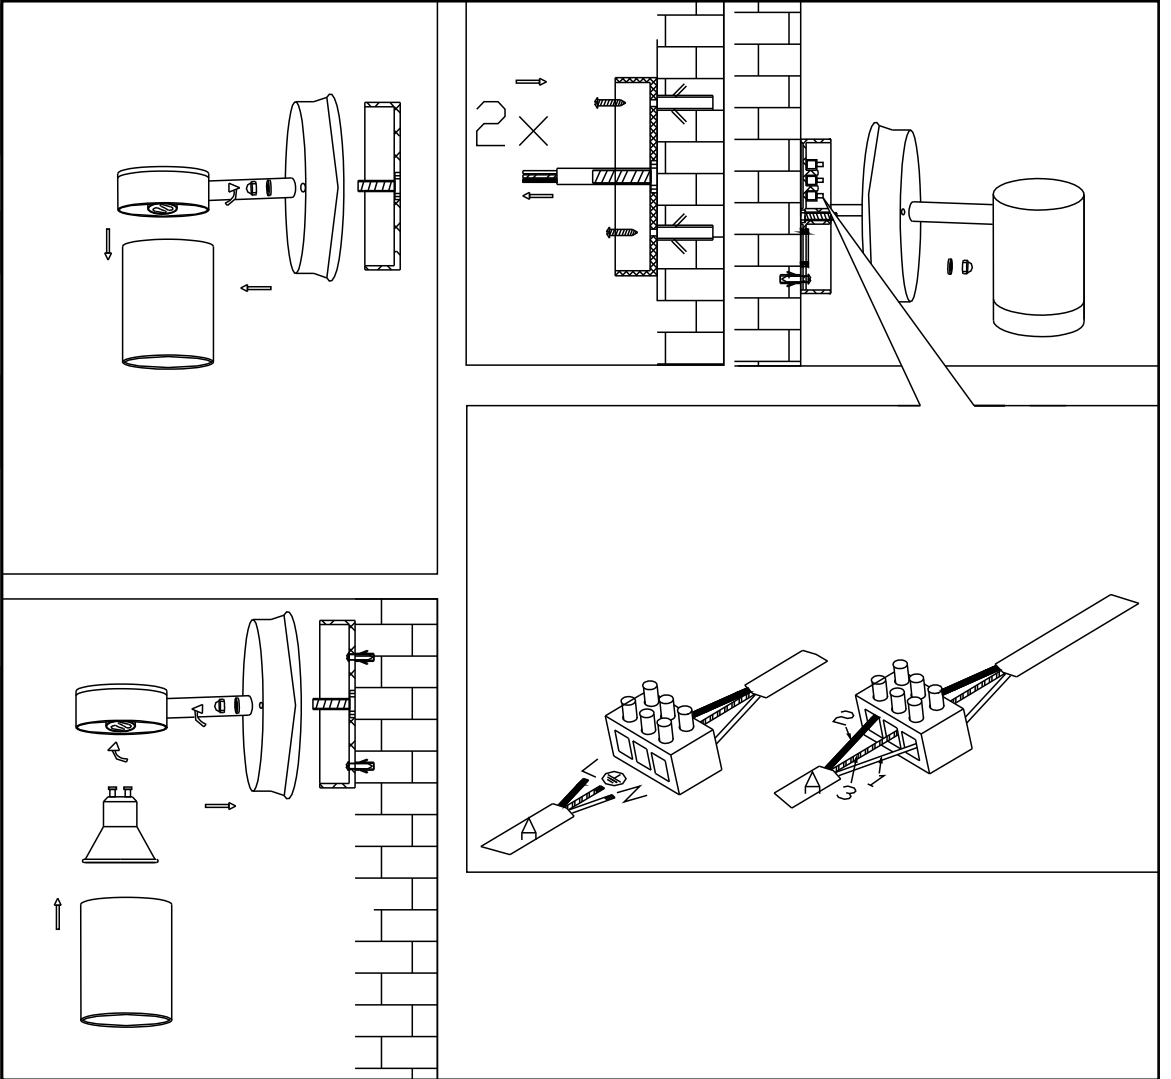

WWW.QAZQA.COM

70044

QAZQA

WWW.QAZQA.COM

Instructions:

Follow the instructions for a correct and safe installation and use of this lamp!
Keep the instruction manual!

This product must be installed by a qualified electrician!

- Take care that the lamp is not plugged in before installation.
- Each installation has to be done according to the instructions. Refer to the manuals, in some cases it is necessary to contact the qualified electrician.
- Take care that every screw is fully screwed together!
- Before installation, take care of the colour coding: blue (N), brown (L), with protection class1, green/yellow (protection conductor).
- Always read the technical information on the package.

General information's:

- Keep the, by symbol shown, distance between the illuminated objects.
- Change broken protection glass immediately.
- **Protection Class I:** This lamp has protection conductor connection. It has to be connected to the grounded screw.
- **Protection Class II:** This lamp is double isolated and is not allowed to connect to the ground.
- **Protection Class III:** This lamp is only allowed to be connected to a low voltage source. (e.g.: 12V Transformer)
- Use heat resistant cables for a mains connection.
- X-Connection: In case of damage this conduction has to be changed.
- Y-Connection: In case of damage this conduction has to be changed by a qualified electrician.
- Z-Connection: The conductor is not allowed to be changed.
- MAX. ...W: use only bulbs that are suitable for this lamp. The maximum of wattage you find on the packaging.
- This lamp can be used in combination with a dimmer. Except in use with LED or energy saving bulb. Ask an electrician for help in the selection of the correct dimmers.
- Take care that you do not damage other conductors while mounting the lamp.
- Conductors are not allowed to be crimped or revved.
- This lamp is made of materials which get hot in use.