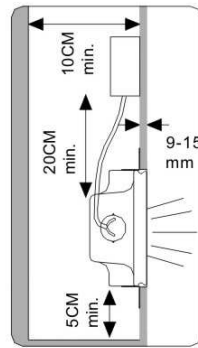

WWW.QAZQA.COM

ATTENTION: FOR THIS OPERATION YOU HAVE TO CUT OFF THE POWER

Class III lamp

MAXIMUM

DC Max.5V LED CON.DC350mA 1W

46223

46224

46225