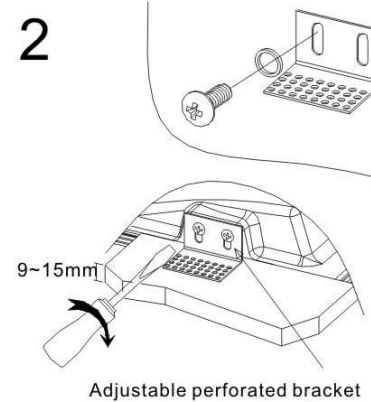

WWW.QAZQA.COM

ATTENTION: FOR THIS OPERATION YOU HAVE TO CUT OFF THE POWER

Class III lamp

MAXIMUM

DC Max.5V LED CON.DC350mA 1W

46223

46224

46225

1

2

3

4

5

QAZQA