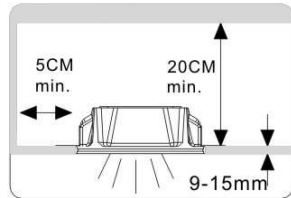

WWW.QAZQA.COM

ATTENTION: FOR THIS OPERATION YOU HAVE TO CUT OFF THE POWER

Class I lamp

MAXIMUM

220~230V 50Hz 2xPLC 18W

46222

1

9~15mm