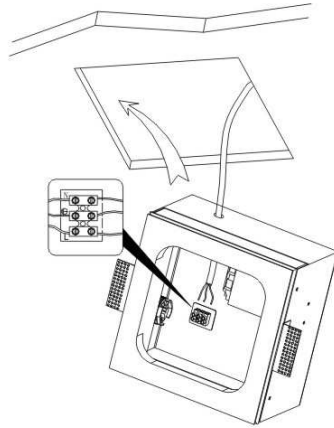

WWW.QAZQA.COM

ATTENTION: FOR THIS OPERATION YOU HAVE TO CUT OFF THE POWER

Class I lamp

MAXIMUM

220~230V 50Hz 2xPLC 18W

46222

1

9~15mm

Adjustable perforated bracket

2

3

4

5

QAZQA