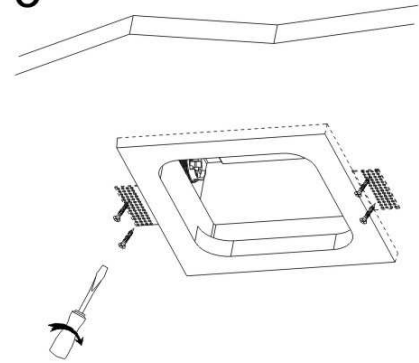

WWW.QAZQA.COM

ATTENTION: FOR THIS OPERATION YOU HAVE TO CUT OFF THE POWER

Class I lamp

MAXIMUM

220~230V 50Hz 2xPLC 18W

46222

1

9~15mm

Adjustable perforated bracket

2

3

4

5

QAZQA