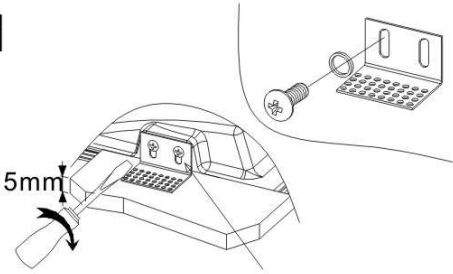

WWW.QAZQA.COM

ATTENTION: FOR THIS OPERATION YOU HAVE TO CUT OFF THE POWER

Class I lamp

MAXIMUM

220~230V 50Hz 2xPLC 18W

46222

1

9~15mm

Adjustable perforated bracket

2

3

4

5

QAZQA