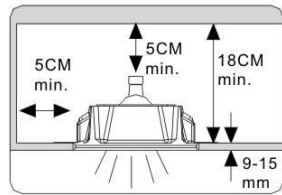

WWW.QAZQA.COM

ATTENTION: FOR THIS OPERATION YOU HAVE TO CUT OFF THE POWER

Class III lamp

MAXIMUM

12V~ AR111 MAX 100W/G53

46220

46221

2