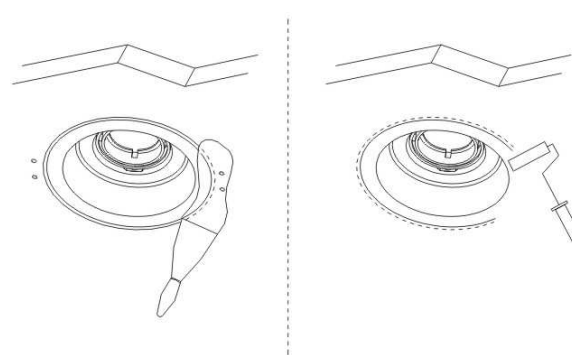

WWW.QAZQA.COM

ATTENTION: FOR THIS OPERATION YOU HAVE TO CUT OFF THE POWER

Class III lamp

MAXIMUM

12V~ AR111 MAX 100W/G53

46220

46221

2

3

4

5

6

QAZQA