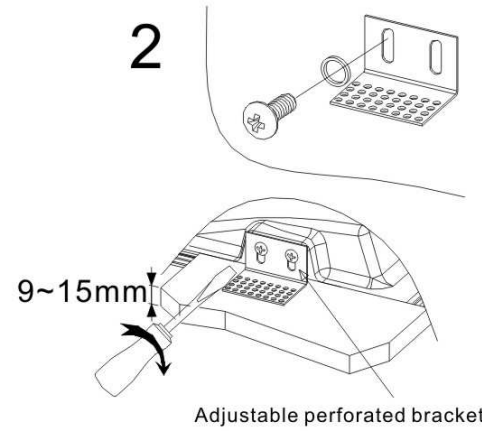

WWW.QAZQA.COM

ATTENTION: FOR THIS OPERATION YOU HAVE TO CUT OFF THE POWER

Class III lamp

MAXIMUM

12V~ AR111 MAX 100W/G53

46220

46221

2