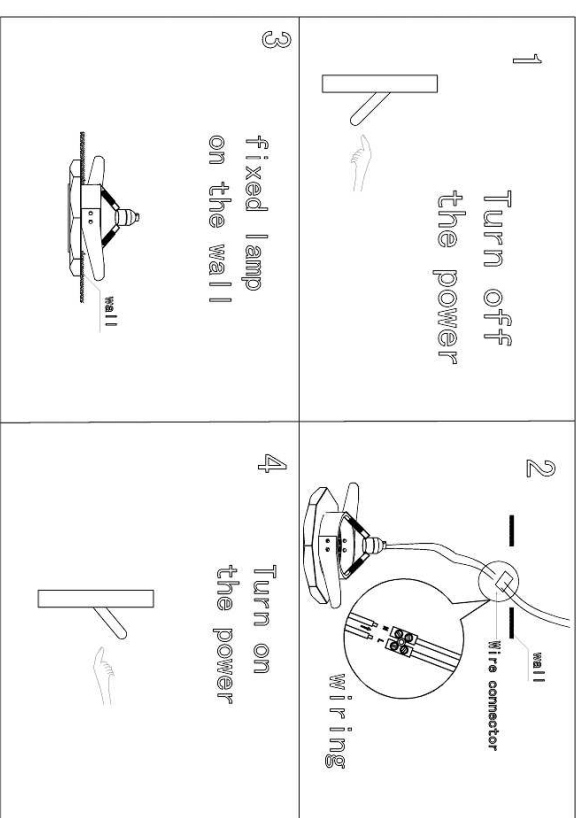

Cathy IBS clear

46161

CLEANING INSTRUCTION

1. Do not clean the lamp with watery washcloth always use dry cotton fabric for cleaning.
2. Always shut off the power when cleaning the lamp.

CAUTION

1. Keep it away from where the children can touch it in case being scalded.
2. Always shut off the power when installing or repairing.

NOTE

Make sure the lamp has been installed according to the specification before inputting the power.