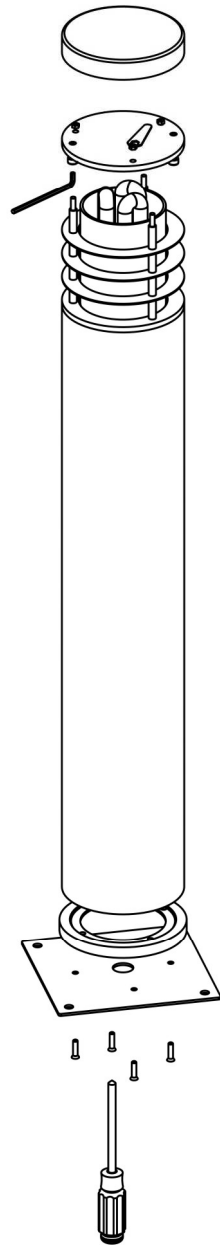

WWW.QAZQA.COM

Assembling Instruction for High Voltage Pole light Important Information for your safety

MODEL:46000 COLIN ROUND STONE
46001 COLIN ROUND TEAK

Input: 230V-50Hz

*Use Energy saving lar
E27 Max 15W

*IP Rating: IP44

CLASS I PRODUCT DESIGNED
WITH SOIL CONNECTION

Light size: Round 100mm
Height 670mm

installation drawing:

QAZQA