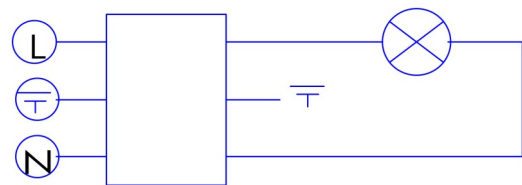

WWW.QAZQA.COM

Assembling Instruction for High Voltage Pole light Important Information for your safety

MODEL:46000 COLIN ROUND STONE
46001 COLIN ROUND TEAK

Input: 230V-50Hz

*Use Energy saving lar
E27 Max 15W

*IP Rating: IP44

CLASS I PRODUCT DESIGNED
WITH SOIL CONNECTION

Light size: Round 100mm
Height 670mm

installation drawing:

QAZQA