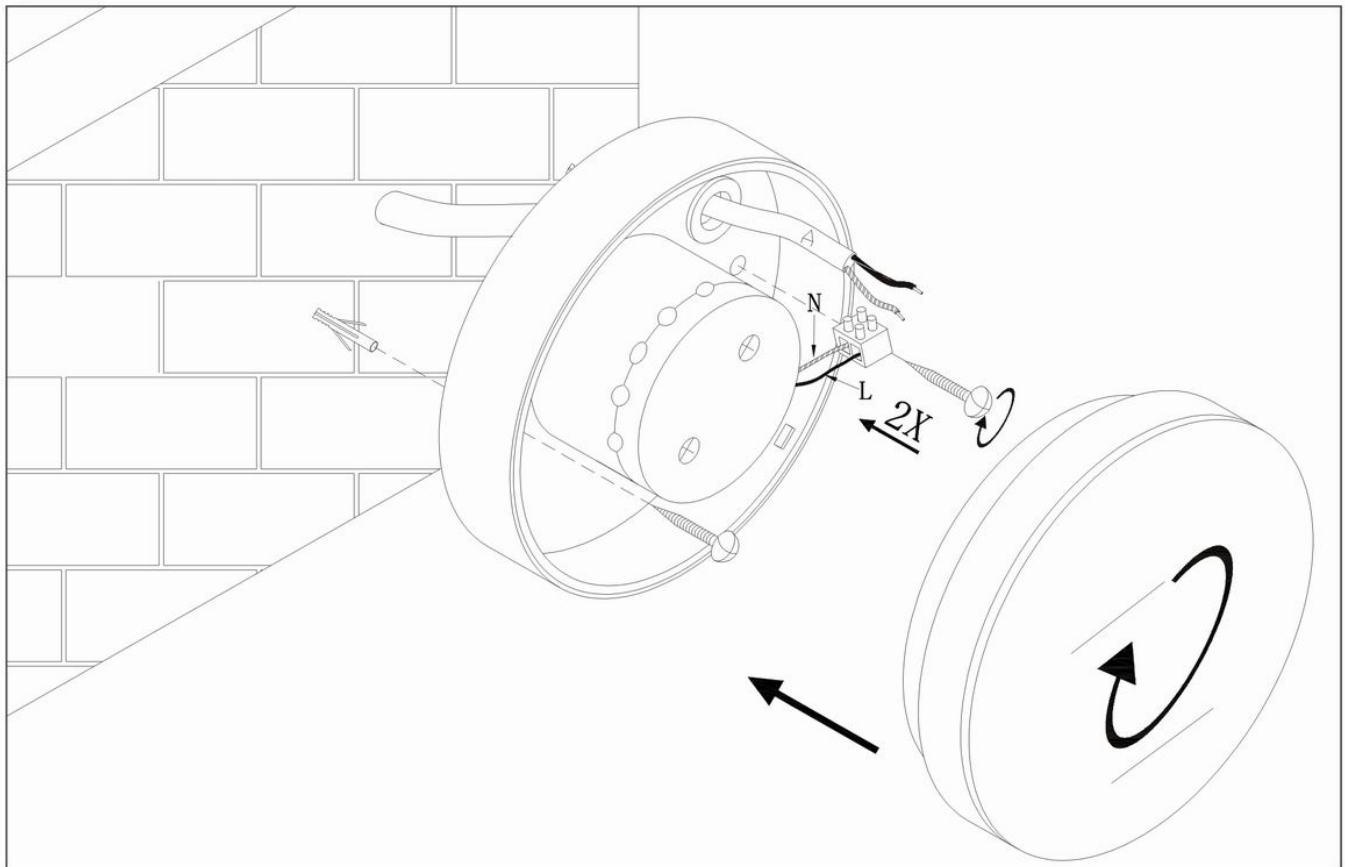

INSTRUCTION MANUAL

Theo R10 WW 45946

This item contains
unchangeable LED

60	LM
0.72	W
3000	K
>65	CRI
20000	H
10000	ON/OFF

QAZQA

WWW.QAZQA.COM