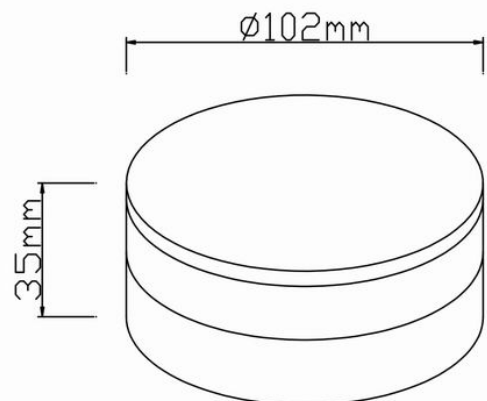

INSTRUCTION MANUAL

Theo R10 WW 45946

This item contains
unchangeable LED

60	LM
0.72	W
3000	K
>65	CRI
20000	H
10000	ON/OFF

QAZQA

WWW.QAZQA.COM