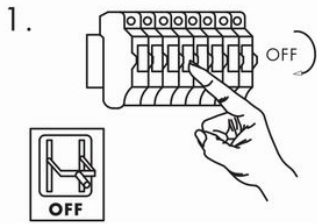

INSTRUCTION MANUAL

Theo R10 WW 45946

This item contains
unchangeable LED

60	LM
0.72	W
3000	K
>65	CRI
20000	H
10000	ON/OFF

QAZQA

WWW.QAZQA.COM