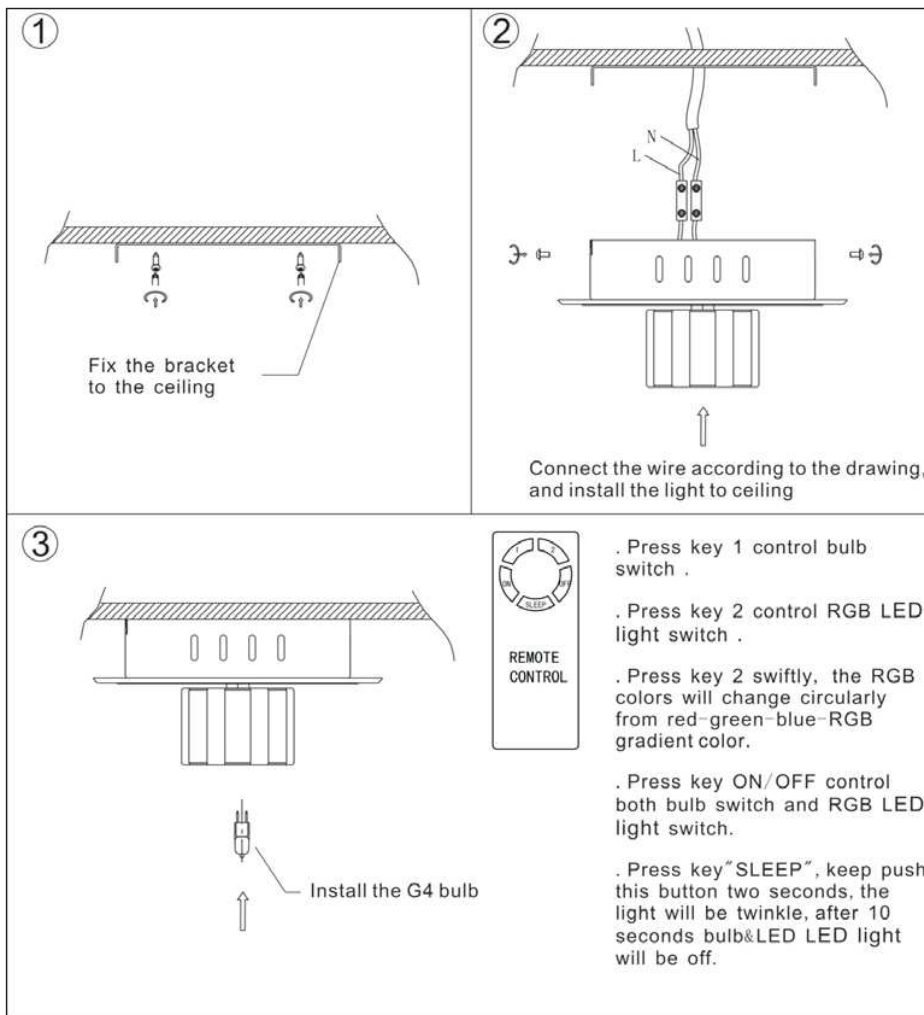

Model:45803
Type:LED
Illuminant:LED+G4 halogen bulb

Technical Specifications

.Voltage:220~240V 50Hz/60Hz
.Power:RGB LED 8×0.06W+G4 Max.20W
.IP Grade:IP20
.Safe Grade:Class II

Recommendation for safety:

- .Install the lighting fixture by professional only;
- .Make sure power is off before installing;
- .Do not touch the halogen bulb when it lights on;
- .Always turn off the power for few minutes before handling or replacing the bulb;
- .Allow distance of at least 0.5m between the halogen lamp and light surface;
- .Use only dry cloth to clean the bulb,do not use cleanser or chemical cleaning products;
- .The actual use power should not override the rated power.