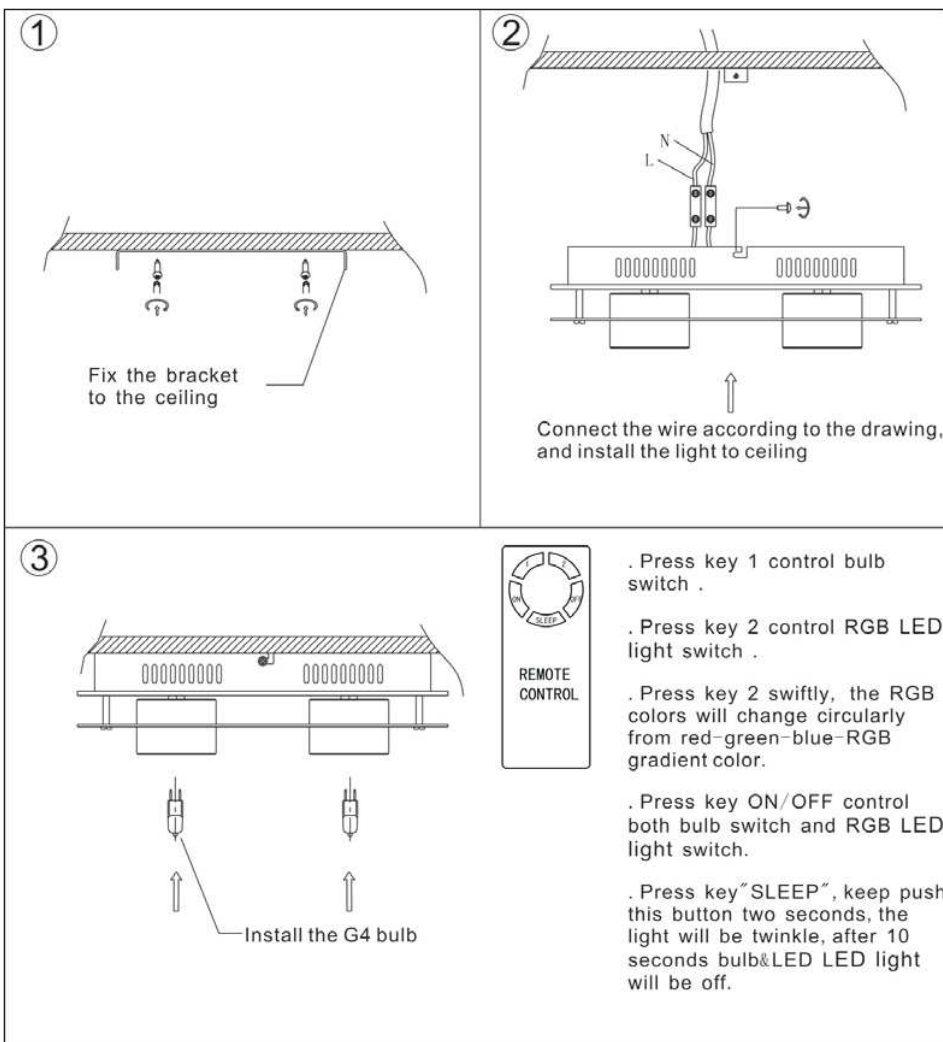

Model:45802
Type:LED
Illuminant:LED+G4 halogen bulb

Technical Specifications

.Voltage:220~240V 50Hz/60Hz
.Power:RGB LED 14×0.06W+G4 Max.2×20W
.IP Grade:IP20
.Safe Grade:Class I I

Recommendation for safety:

- .Install the lighting fixture by professional only;
- .Make sure power is off before installing;
- .Do not touch the halogen bulb when it lights on;
- .Always turn off the power for few minutes before handling or replacing the bulb;
- .Allow distance of at least 0.5m between the halogen lamp and light surface;
- .Use only dry cloth to clean the bulb,do not use cleanser or chemical cleaning products;
- .The actual use power should not override the rated power.