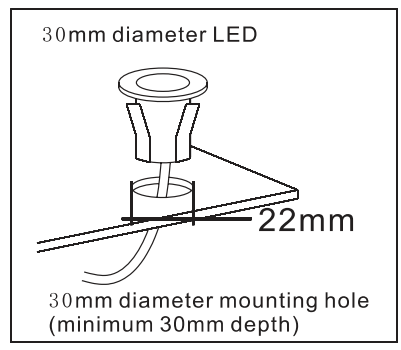

WWW.QAZQA.COM

Model:45795&45796
Type:LED
Illuminant:LED

Technical Specifications
. Voltage:12V 50Hz/60Hz
. Power:LED Max.10X0.3W
. IP Grade:IP65
. Safe Grade:ClassIII

12V rated plug-in transformer

IP44 outdoor rated
10 way junction box