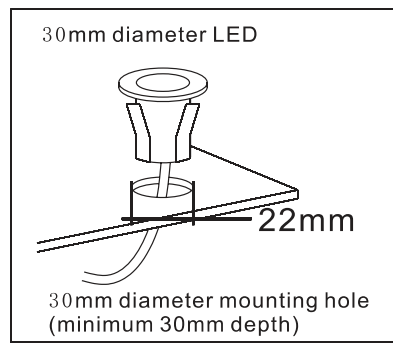

WWW.QAZQA.COM

Model:45795&45796
Type:LED
Illuminant:LED

Technical Specifications
. Voltage:12V 50Hz/60Hz
. Power:LED Max.10X0.3W
. IP Grade:IP65
. Safe Grade:ClassIII

12V rated plug-in transformer

IP44 outdoor rated
10 way junction box