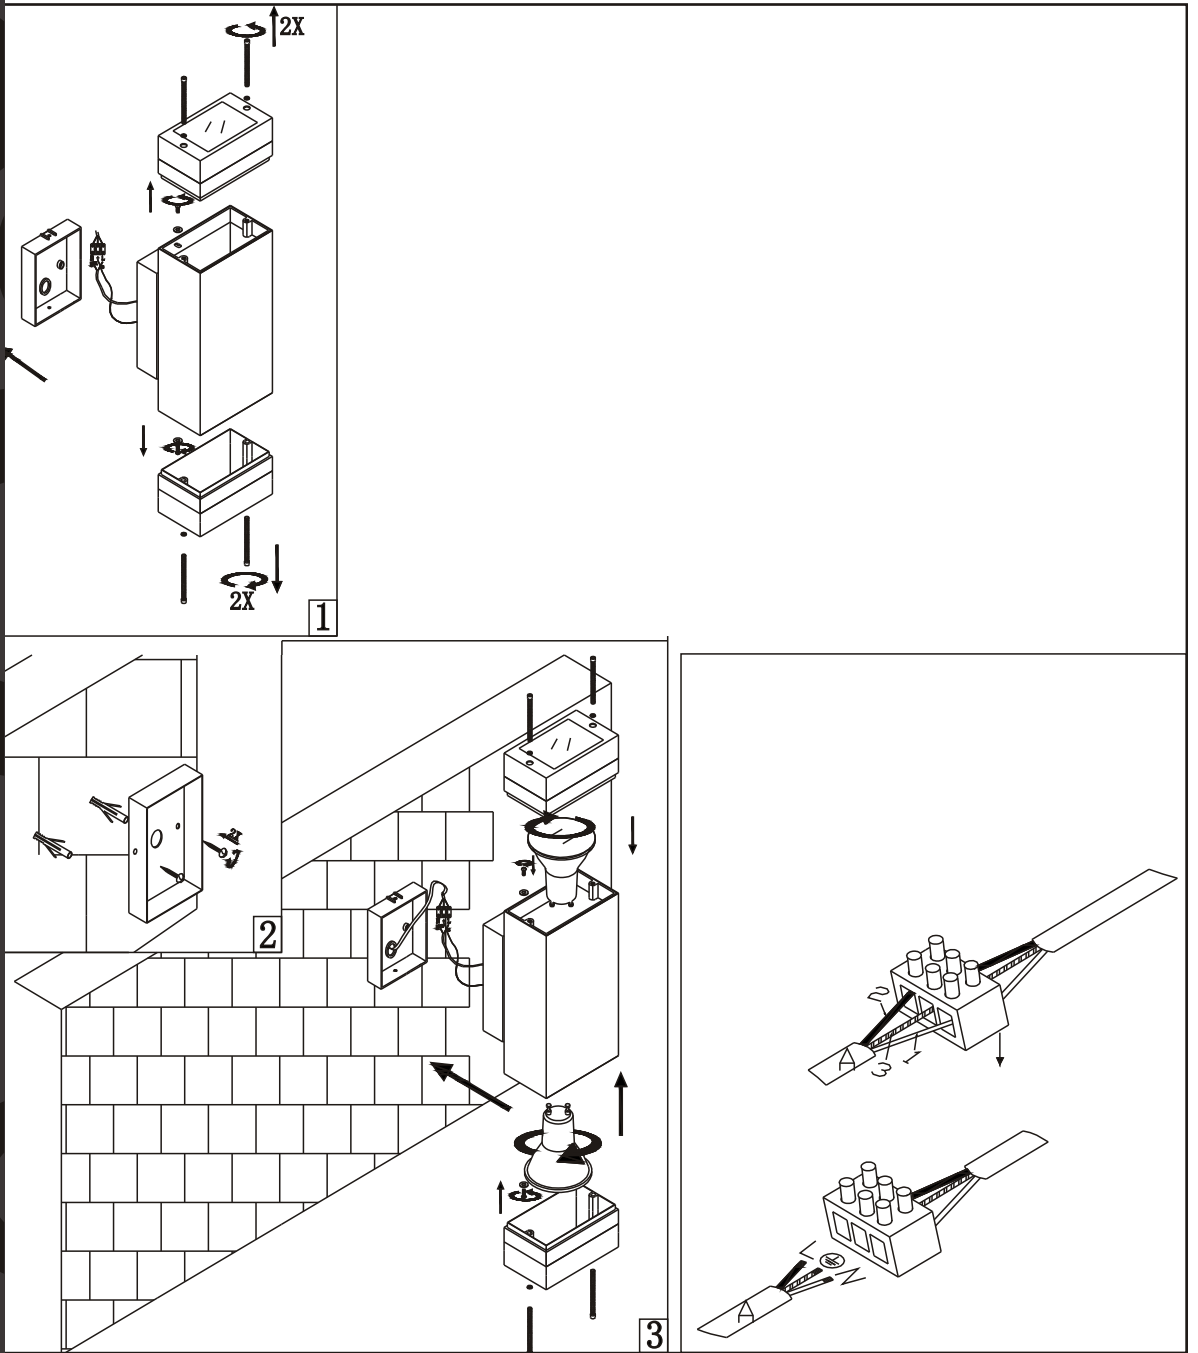

WWW.QAZQA.COM

45679

QAZQA

WWW.QAZQA.COM

Instructions:

Follow the instructions for a correct and safe installation and use of this lamp!
Keep the instruction manual!

This product must be installed by a qualified electrician!

- Take care that the lamp is not plugged in before installation.
- Each installation has to be done according to the instructions. Refer to the manuals, in some cases it is necessary to contact the qualified electrician.
- Take care that every screw is fully screwed together!
- Before installation, take care of the colour coding: blue (N), brown (L), with protection class1, green/yellow (protection conductor).
- Always read the technical information on the package.

General information's:

- Keep the, by symbol shown, distance between the illuminated objects.
- Change broken protection glass immediately.
- **Protection Class I:** This lamp has protection conductor connection. It has to be connected to the grounded screw.
- **Protection Class II:** This lamp is double isolated and is not allowed to connect to the ground.
- **Protection Class III:** This lamp is only allowed to be connected to a low voltage source. (e.g.: 12V Transformer)
- Use heat resistant cables for a mains connection.
- X-Connection: In case of damage this conduction has to be changed.
- Y-Connection: In case of damage this conduction has to be changed by a qualified electrician.
- Z-Connection: The conductor is not allowed to be changed.
- MAX. ...W: use only bulbs that are suitable for this lamp. The maximum of wattage you find on the packaging.
- This lamp can be used in combination with a dimmer. Except in use with LED or energy saving bulb. Ask an electrician for help in the selection of the correct dimmers.
- Take care that you do not damage other conductors while mounting the lamp.
- Conductors are not allowed to be crimped or revved.
- This lamp is made of materials which get hot in use.