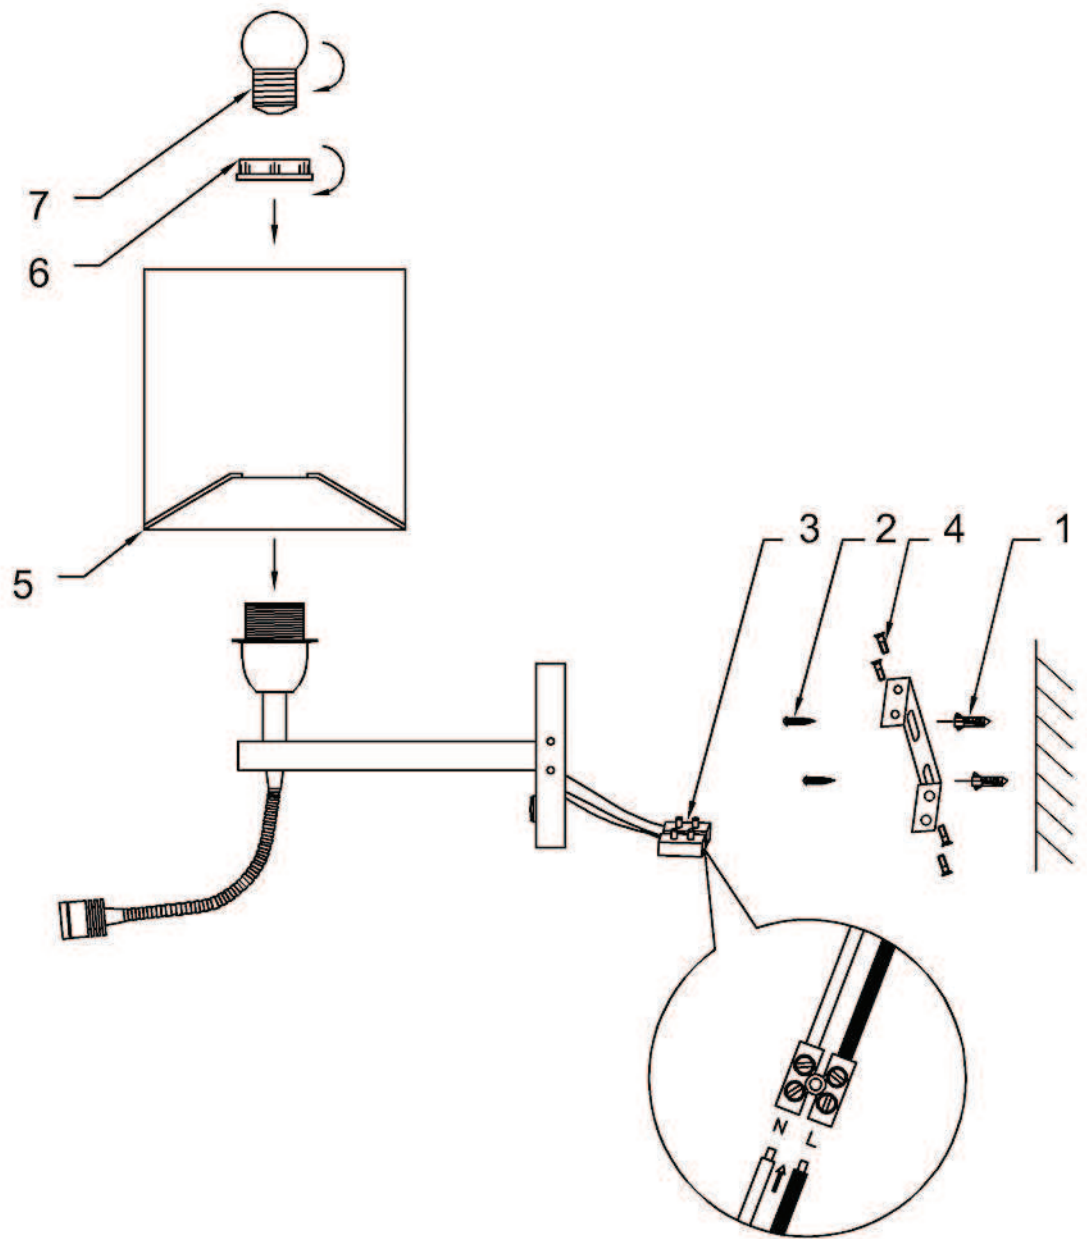

WWW.QAZQA.COM

BRESCIA WL CHROME READ LED

45527

CLEANING INSTRUCTION

1. Do not clean the lamp with watery washcloth always use dry cotton fabric for cleaning.
2. Always shut off the power when cleaning the lamp.

CAUTION

1. Keep it away from where the children can touch it in case being scalded.
2. Always shut off the power when installing or repairing.

NOTE

Make sure the lamp has been installed according to the specification before inputting the power.