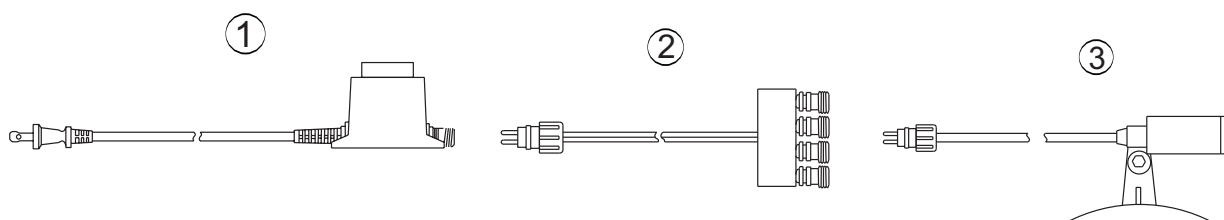

INSTRUCTION MANUAL

Garly SL 4-Set IP68 LED WW
45482

This item contains
changeable LED module

1080	LM
4x3	W
3000	K
>80	CRI
20000	H
15000	ON/OFF