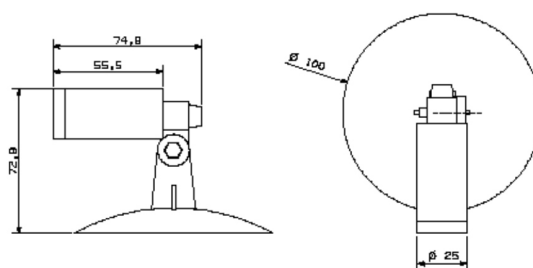

INSTRUCTION MANUAL

Garly SL 4-Set IP68 LED WW
45482

This item contains
changeable LED module

1080	LM
4x3	W
3000	K
>80	CRI
20000	H
15000	ON/OFF