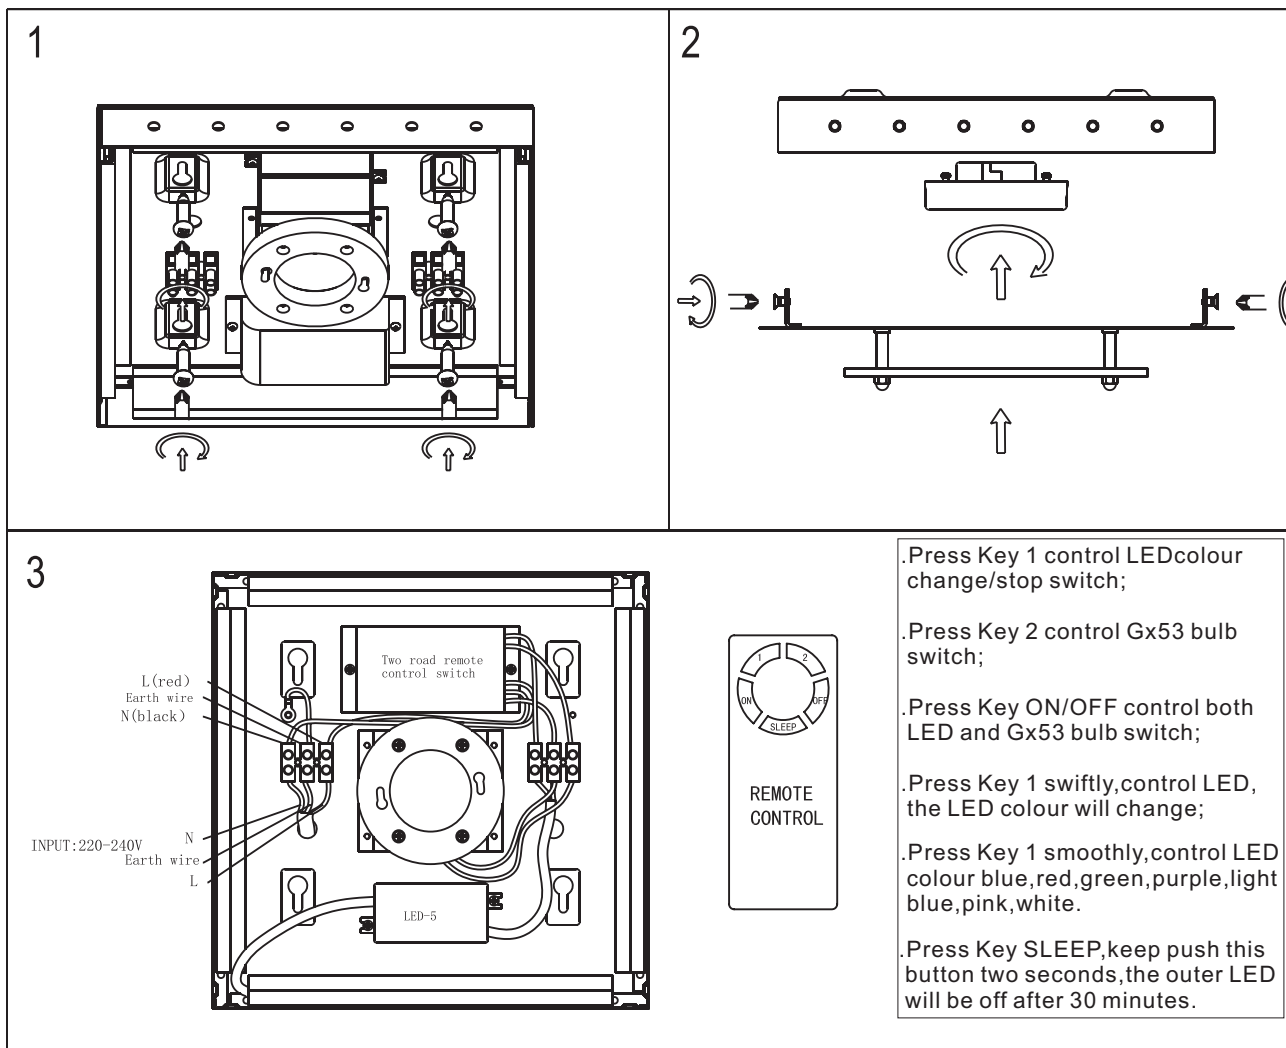

Model:45472

Type:Energy saving & LED lamp

Lluminant:GX53 lamp

Technical Specifications:

.Voltage:220~240V 50Hz/60Hz

.Power:LED lamp 24x0.06W+GX53 Max.9W

.IP Grade:IP20

.Safe Grade: Class I

Recommendation for safety:

- . Install the lighting fixture by professional only;
- . Make sure power is off before installing;
- . Do not touch the bulb when it lights on;
- . Always turn off the power for few minutes before handling or replacing the bulb;
- . Allow distance of at least 0.5m between the lamp and light surface;
- . Use only dry cloth to clean the bulb, do not use cleanser or chemical cleaning products;
- . The actual use power should not override the rated power.