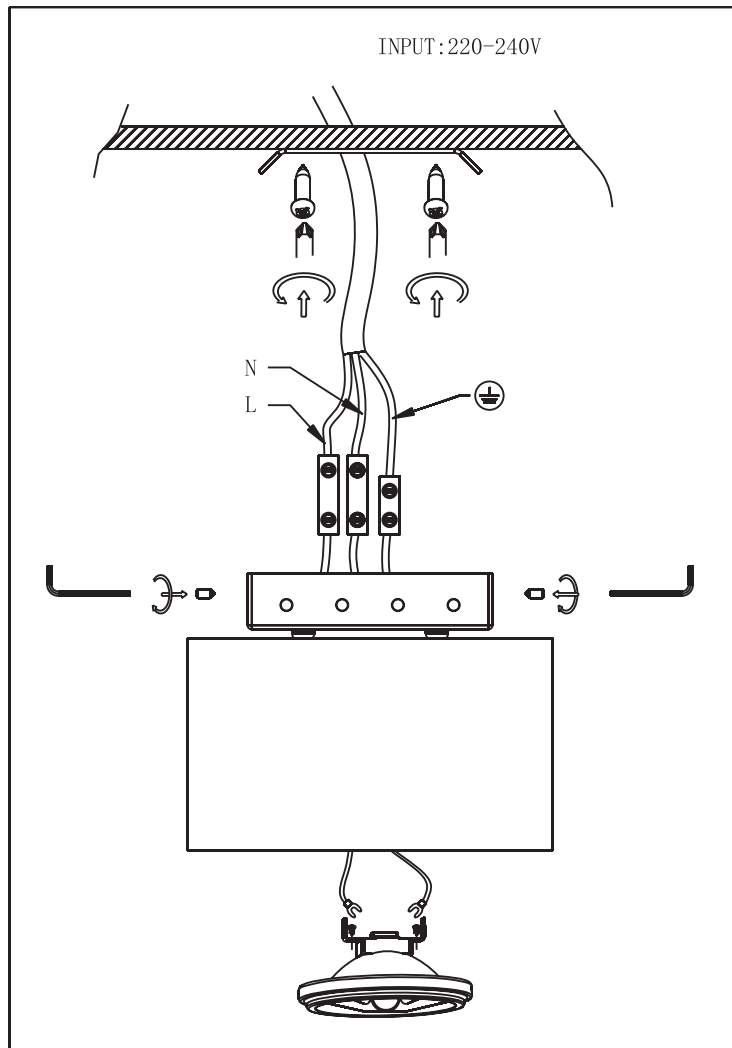

Model:45465

Type:Halogen lamp

Luminant: LED+AR111 Halogen lamp

Technical Specifications:

.Voltage:220~240V 50Hz/60Hz

.Power:LED 16x0.06W+AR111 lamp Max.50W

.IP Grade:IP20

.Safe Grade: Class I

Recommendation for safety:

- .Install the lighting fixture by professional only;
- .Make sure power is off before installing;
- .Do not touch the bulb when it lights on;
- .Always turn off the power for few minutes before handling or replacing the bulb;
- .Allow distance of at least 0.5m between the lamp and light surface;
- .Use only dry cloth to clean the bulb,do not use cleanser or chemical cleaning products;
- .The actual use power should not override the rated power.