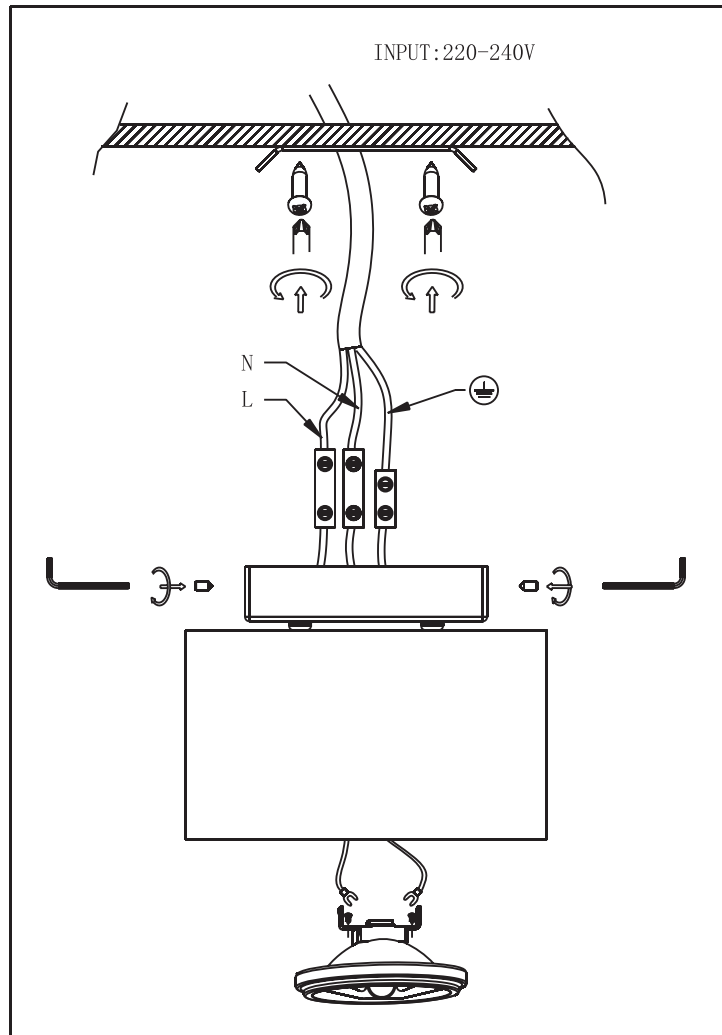

Model:45464

Type:Halogen lamp

Luminant:AR111 Halogen lamp

Technical Specifications:

.Voltage:220~240V 50Hz/60Hz

.Power:AR111 lamp Max.50W

.IP Grade:IP20

.Safe Grade: Class I

Recommendation for safety:

- .Install the lighting fixture by professional only;
- .Make sure power is off before installing;
- .Do not touch the bulb when it lights on;
- .Always turn off the power for few minutes before handling or replacing the bulb;
- .Allow distance of at least 0.5m between the lamp and light surface;
- .Use only dry cloth to clean the bulb,do not use cleanser or chemical cleaning products;
- .The actual use power should not override the rated power.