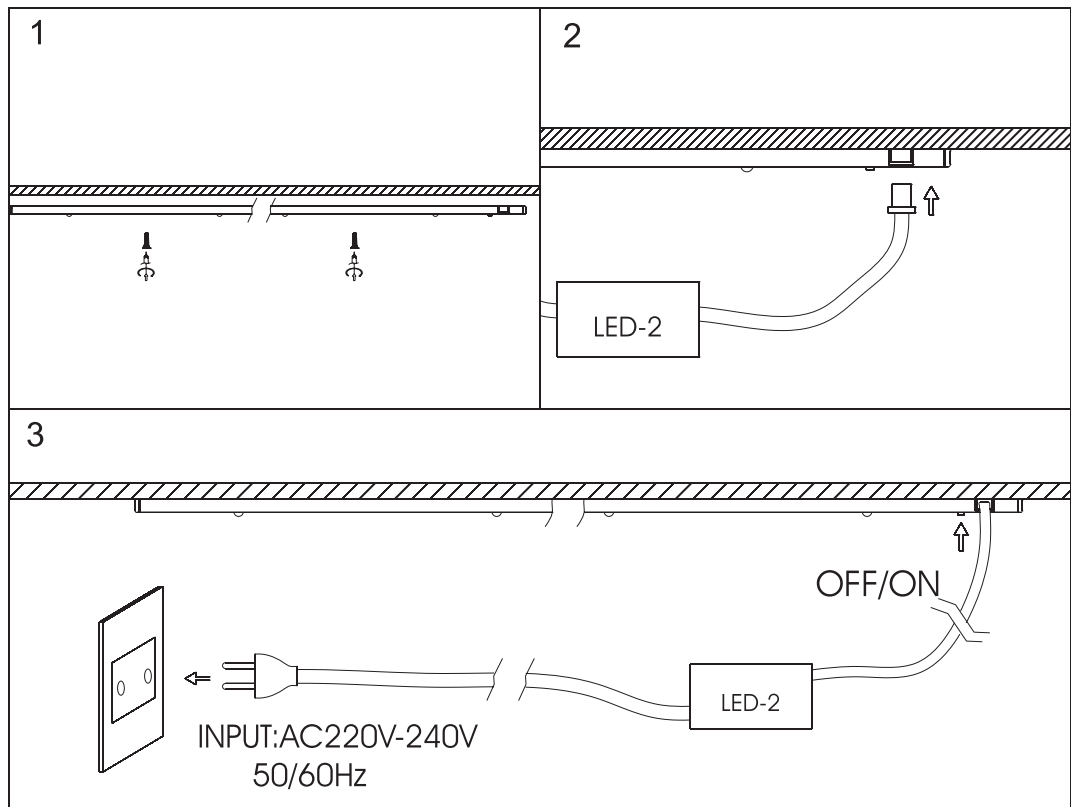

Model:45463

Type:LED light

Luminant: LED lamp

Technical Specifications:

.Voltage:220~240V 50Hz/60Hz

.Power:4x1W LED

.IP Grade:IP20

.Safe Grade: Class II

Recommendation for safety:

- .Install the lighting fixture by professional only;
- .Make sure power is off before installing;
- .Do not touch the LED bulb when it lights on;
- .Always turn off the power for few minutes before handling or replacing the bulb;
- .Allow distance of at least 0.5m between the lamp and light surface;
- .Use only dry cloth to clean the bulb,do not use cleanser or chemical cleaning products;
- .The actual use power should not override the rated power.