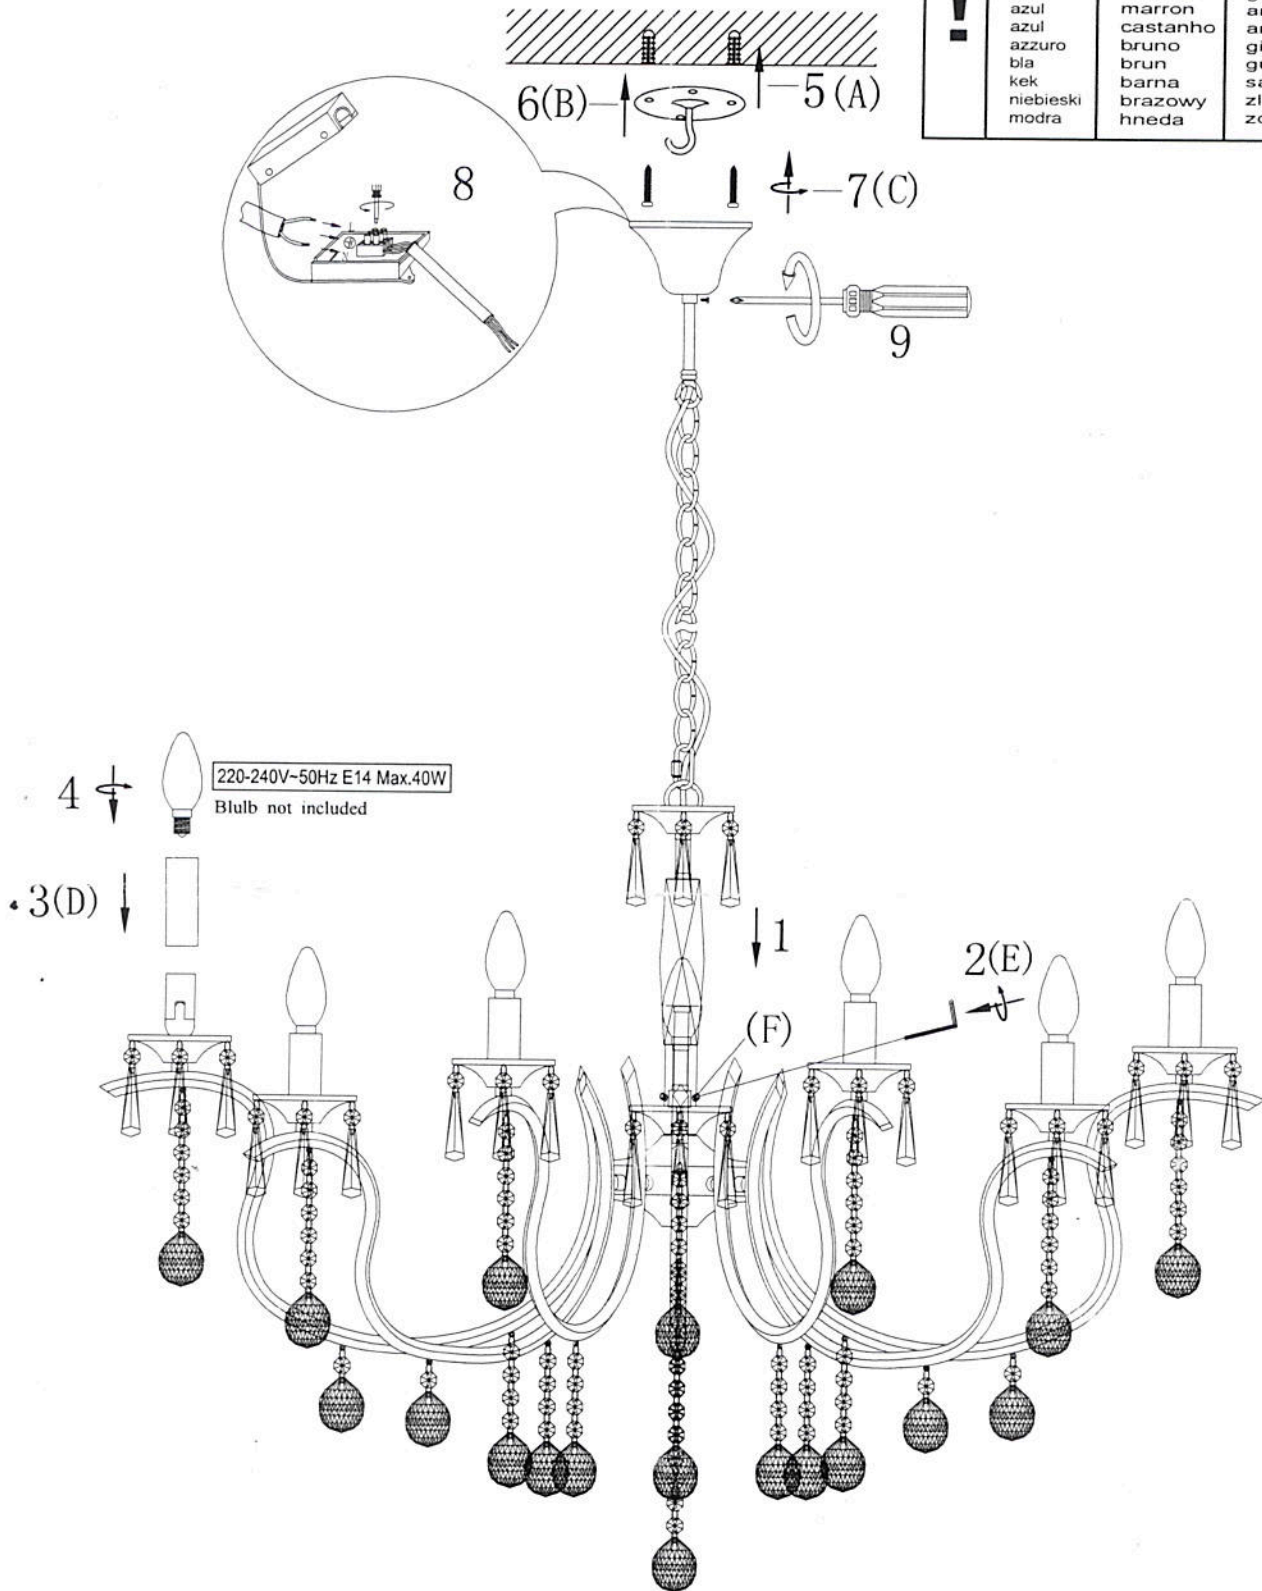

Power connections may only be handled by a skilled worker.

NO	A	B	C	D	E	F
TYPE						
Q'TY	4	1	4	12	1	2

ART nr. 88059-012
 Pendant lamp 12L large ,without shade,
 chrome finish
 220-240V~50Hz 12×E14 Max.40W