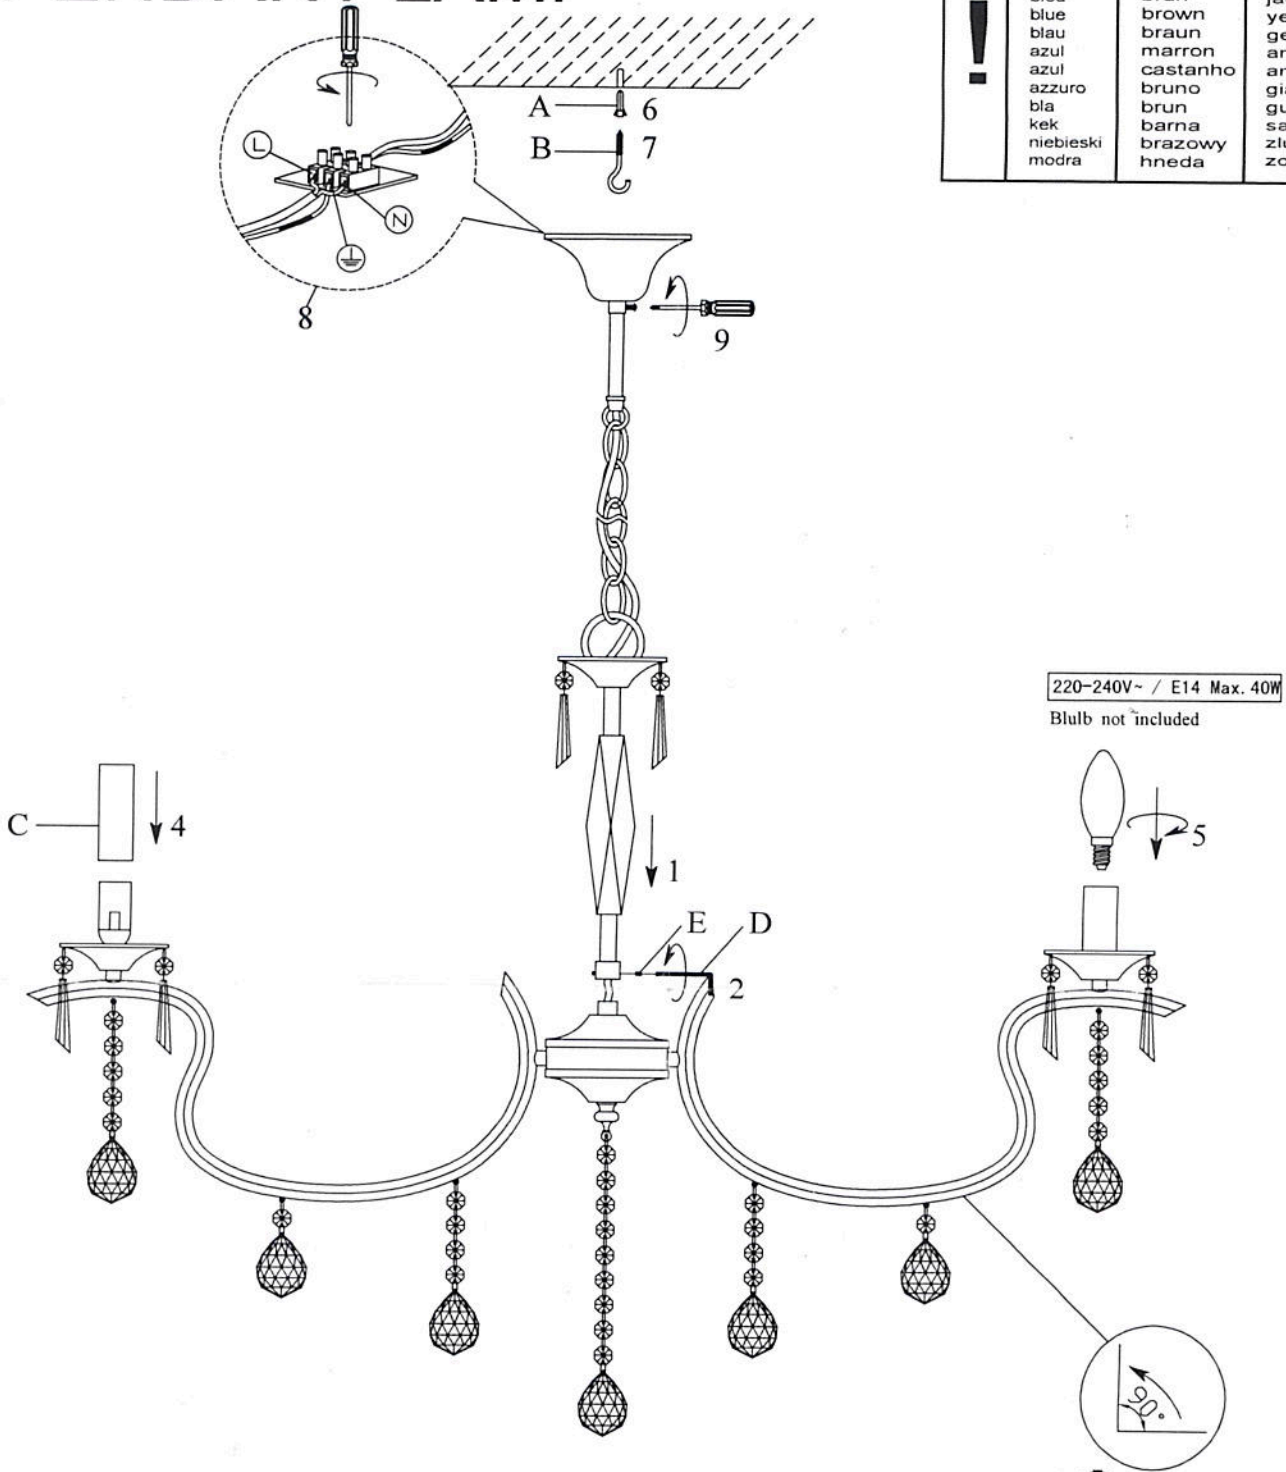

Power connections may only be handled by a skilled worker.

NO	A	B	C	D	E
TYPE					
QTY	1	1	8	1	3

ART nr. 88059-08
 Pendant lamp 8L, without shade, chrome finish
 220-240V~50Hz 8×E14 Max.40W