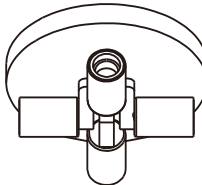

INSTRUCTION MANUAL

Drum CL

Drum CL 35 Square

Ceiling plate: 2xE27

Overall size:

Drum CL 30

Ceiling plate: 2xE27

Overall size:

Drum CL 50

Ceiling plate: 4xE27

Overall size:

Drum CL 70

Ceiling plate: 6xE27

Overall size: