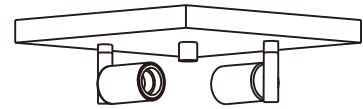

INSTRUCTION MANUAL

Drum CL

Drum CL 35 Square

Ceiling plate: 2xE27

Overall size:

Drum CL 30

Ceiling plate: 2xE27

Overall size:

Drum CL 50

Ceiling plate: 4xE27

Overall size:

Drum CL 70

Ceiling plate: 6xE27

Overall size: