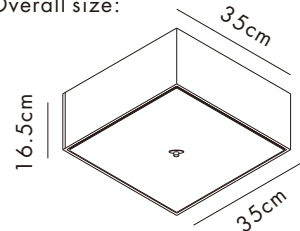

INSTRUCTION MANUAL

Drum CL

Drum CL 35 Square

Ceiling plate: 2xE27

Overall size:

Drum CL 30

Ceiling plate: 2xE27

Overall size:

Drum CL 50

Ceiling plate: 4xE27

Overall size:

Drum CL 70

Ceiling plate: 6xE27

Overall size: