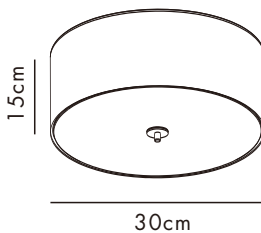

INSTRUCTION MANUAL

Drum CL

Drum CL 35 Square

Ceiling plate: 2xE27

Overall size:

Drum CL 30

Ceiling plate: 2xE27

Overall size:

Drum CL 50

Ceiling plate: 4xE27

Overall size:

Drum CL 70

Ceiling plate: 6xE27

Overall size: