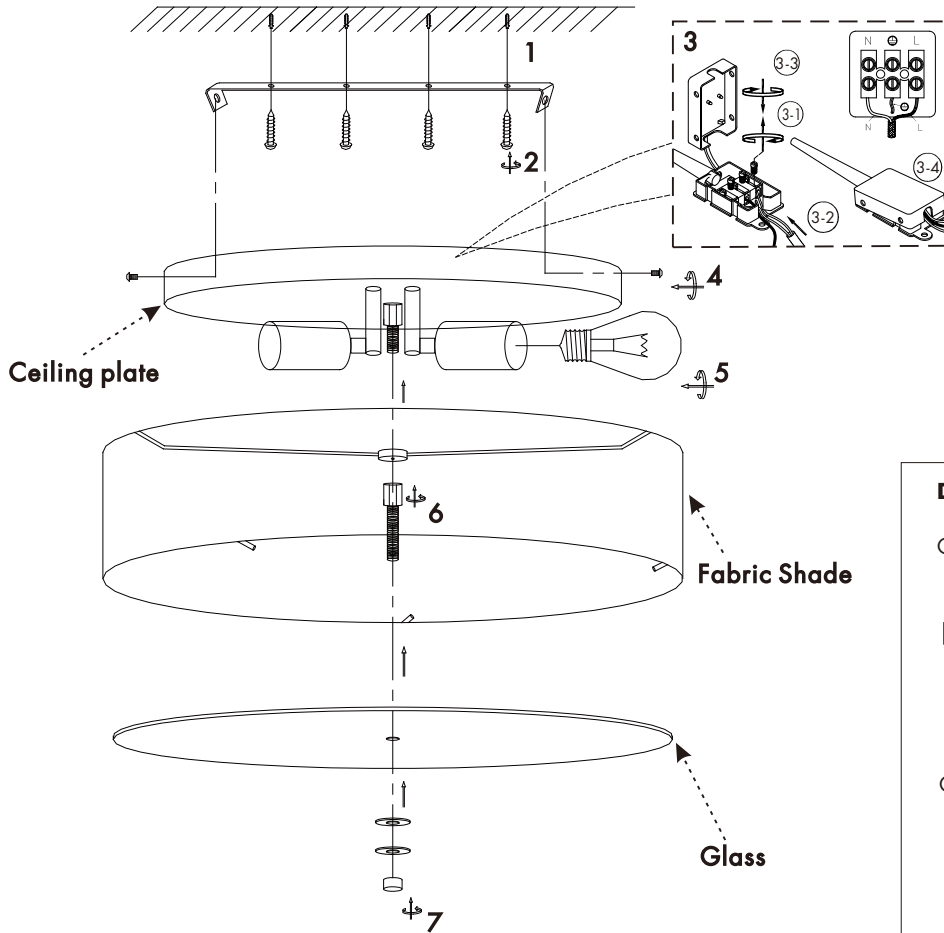

INSTRUCTION MANUAL

Drum CL

Drum CL 35 Square

Ceiling plate: 2xE27

Overall size:

Drum CL 30

Ceiling plate: 2xE27

Overall size:

Drum CL 50

Ceiling plate: 4xE27

Overall size:

Drum CL 70

Ceiling plate: 6xE27

Overall size: