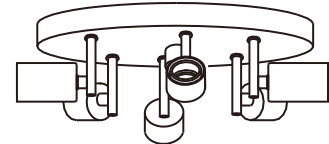

INSTRUCTION MANUAL

Drum CL

Drum CL 35 Square

Ceiling plate: 2xE27

Overall size:

Drum CL 30

Ceiling plate: 2xE27

Overall size:

Drum CL 50

Ceiling plate: 4xE27

Overall size:

Drum CL 70

Ceiling plate: 6xE27

Overall size: