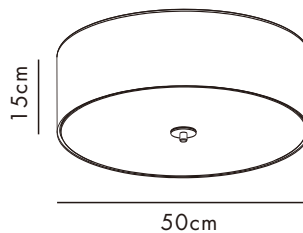

INSTRUCTION MANUAL

Drum CL

Drum CL 35 Square

Ceiling plate: 2xE27

Overall size:

Drum CL 30

Ceiling plate: 2xE27

Overall size:

Drum CL 50

Ceiling plate: 4xE27

Overall size:

Drum CL 70

Ceiling plate: 6xE27

Overall size: