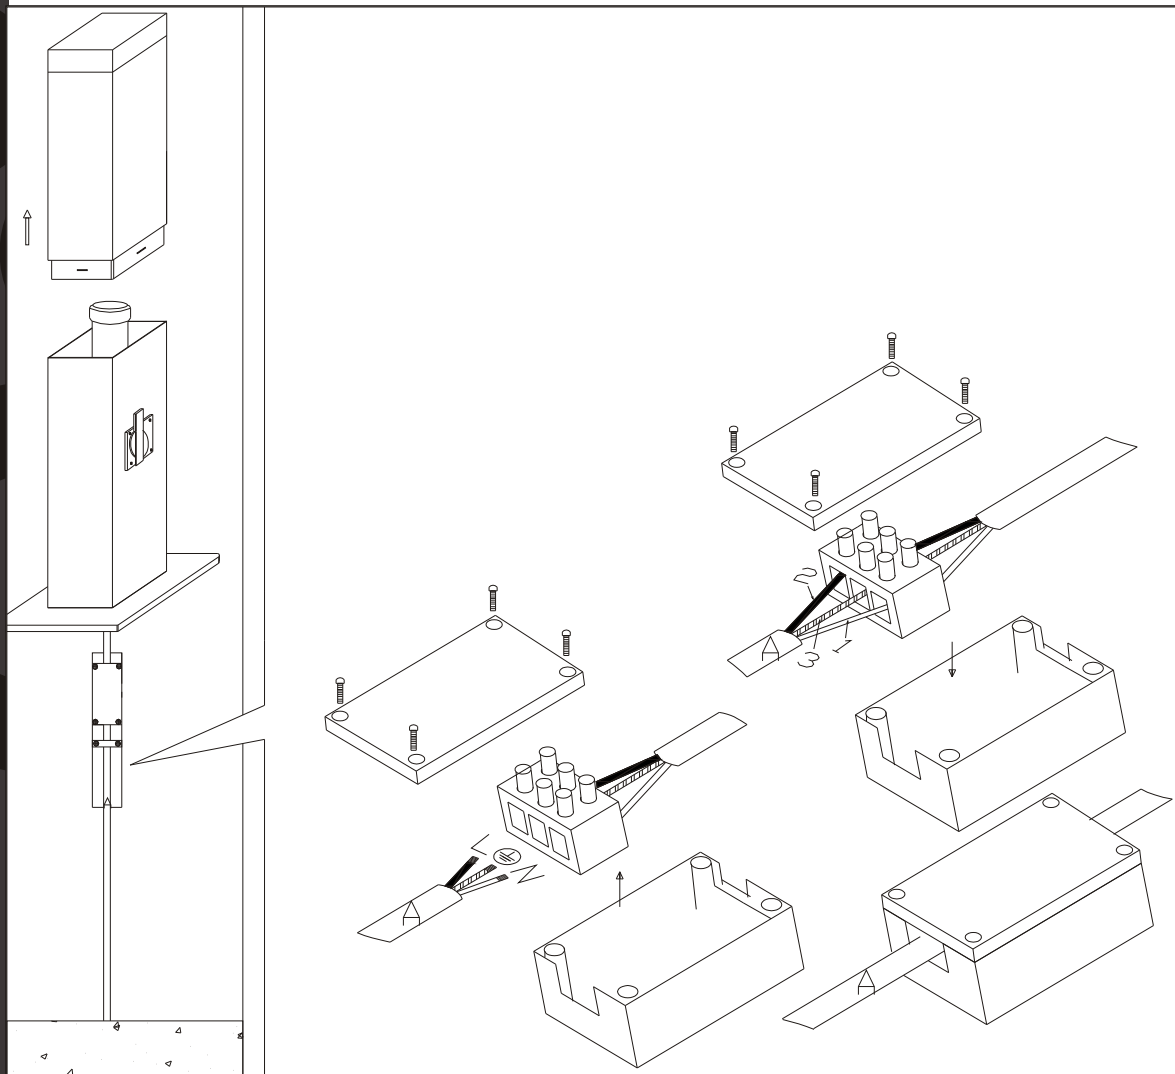

WWW.QAZQA.COM

45096

QAZQA

WWW.QAZQA.COM

Instructions:

Follow the instructions for a correct and safe installation and use of this lamp!
Keep the instruction manual!

This product must be installed by a qualified electrician!

- Take care that the lamp is not plugged in before installation.
- Each installation has to be done according to the instructions. Refer to the manuals, in some cases it is necessary to contact the qualified electrician.
- Take care that every screw is fully screwed together!
- Before installation, take care of the colour coding: blue (N), brown (L), with protection class1, green/yellow (protection conductor).
- Always read the technical information on the package.

General information's:

- Keep the, by symbol shown, distance between the illuminated objects.
- Change broken protection glass immediately.
- **Protection Class I:** This lamp has protection conductor connection. It has to be connected to the grounded screw.
- **Protection Class II:** This lamp is double isolated and is not allowed to connect to the ground.
- **Protection Class III:** This lamp is only allowed to be connected to a low voltage source. (e.g.: 12V Transformer)
- Use heat resistant cables for a mains connection.
- X-Connection: In case of damage this conduction has to be changed.
- Y-Connection: In case of damage this conduction has to be changed by a qualified electrician.
- Z-Connection: The conductor is not allowed to be changed.
- MAX. ...W: use only bulbs that are suitable for this lamp. The maximum of wattage you find on the packaging.
- This lamp can be used in combination with a dimmer. Except in use with LED or energy saving bulb. Ask an electrician for help in the selection of the correct dimmers.
- Take care that you do not damage other conductors while mounting the lamp.
- Conductors are not allowed to be crimped or revved.
- This lamp is made of materials which get hot in use.