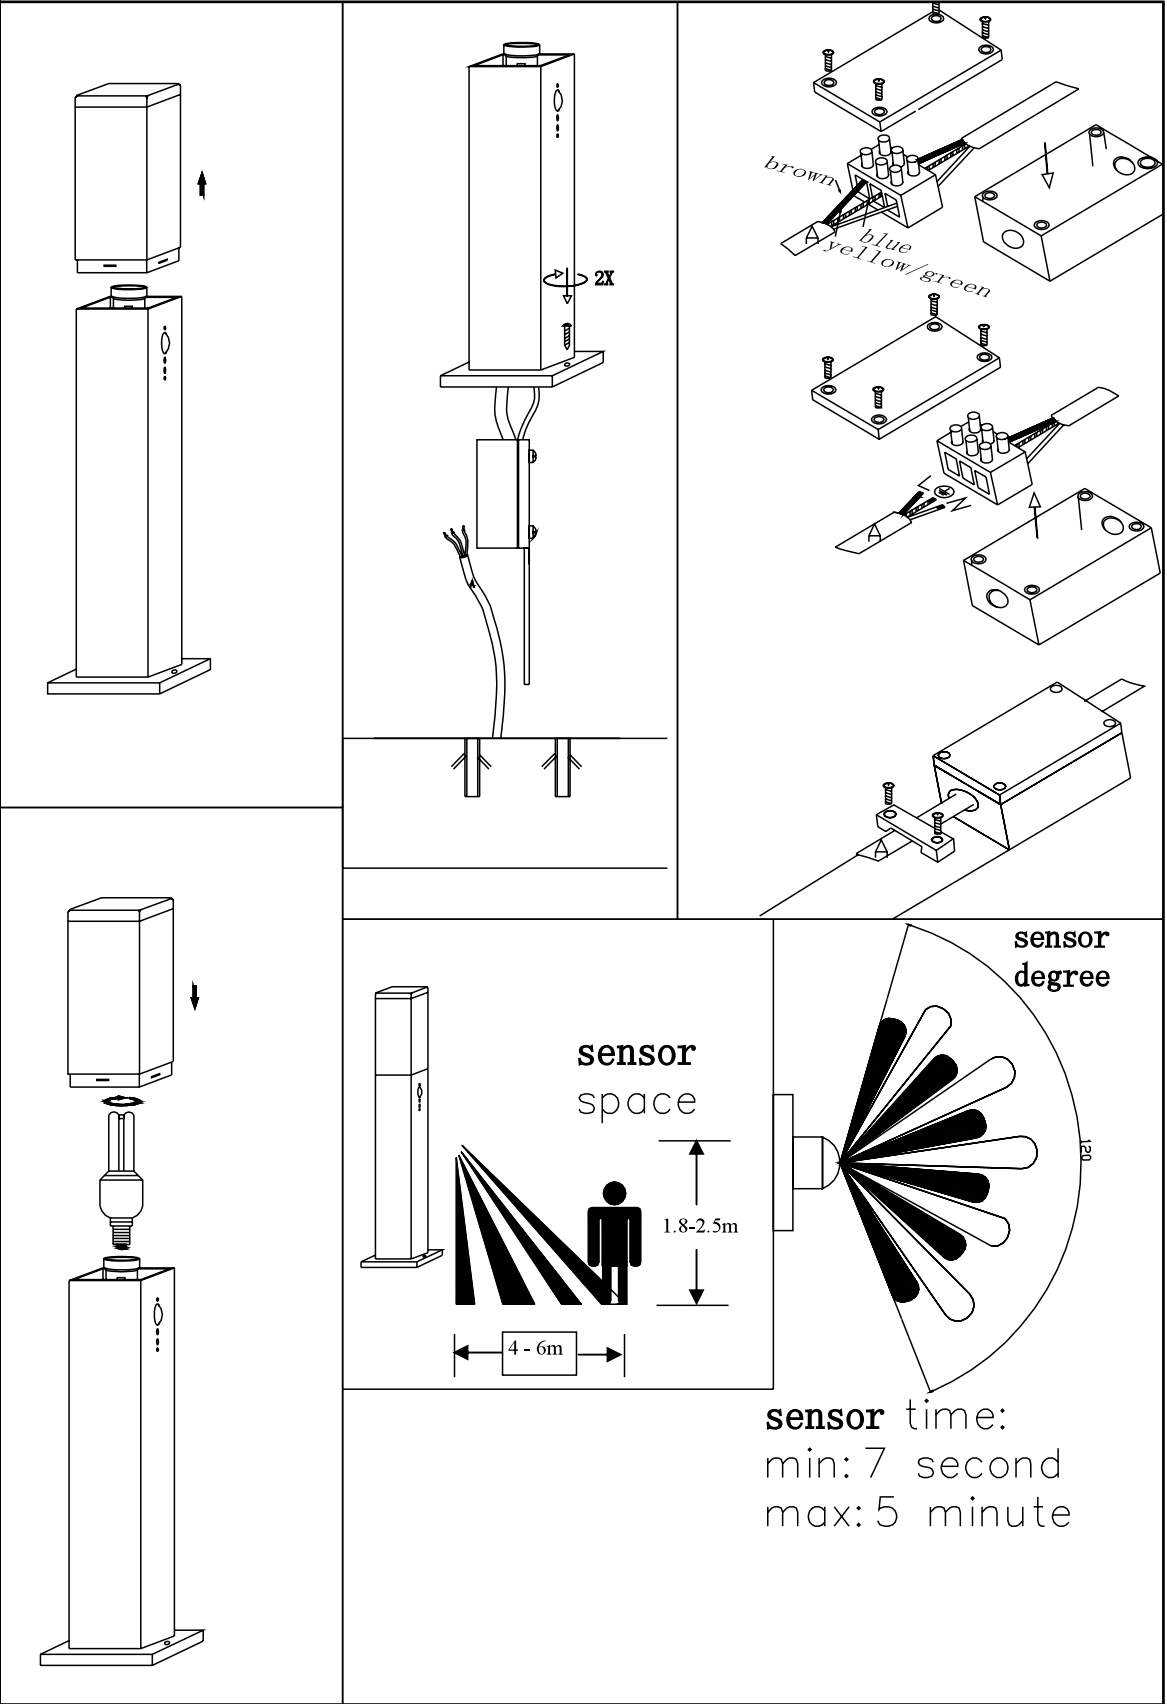

WWW.QAZQA.COM

45095

QAZQA

WWW.QAZQA.COM

Instructions:

Follow the instructions for a correct and safe installation and use of this lamp!
Keep the instruction manual!

This product must be installed by a qualified electrician!

- Take care that the lamp is not plugged in before installation.
- Each installation has to be done according to the instructions. Refer to the manuals, in some cases it is necessary to contact the qualified electrician.
- Take care that every screw is fully screwed together!
- Before installation, take care of the colour coding: blue (N), brown (L), with protection class1, green/yellow (protection conductor).
- Always read the technical information on the package.

General information's:

- Keep the, by symbol shown, distance between the illuminated objects.
- Change broken protection glass immediately.
- **Protection Class I:** This lamp has protection conductor connection. It has to be connected to the grounded screw.
- **Protection Class II:** This lamp is double isolated and is not allowed to connect to the ground.
- **Protection Class III:** This lamp is only allowed to be connected to a low voltage source. (e.g.: 12V Transformer)
- Use heat resistant cables for a mains connection.
- X-Connection: In case of damage this conduction has to be changed.
- Y-Connection: In case of damage this conduction has to be changed by a qualified electrician.
- Z-Connection: The conductor is not allowed to be changed.
- MAX. ...W: use only bulbs that are suitable for this lamp. The maximum of wattage you find on the packaging.
- This lamp can be used in combination with a dimmer. Except in use with LED or energy saving bulb. Ask an electrician for help in the selection of the correct dimmers.
- Take care that you do not damage other conductors while mounting the lamp.
- Conductors are not allowed to be crimped or revved.
- This lamp is made of materials which get hot in use.