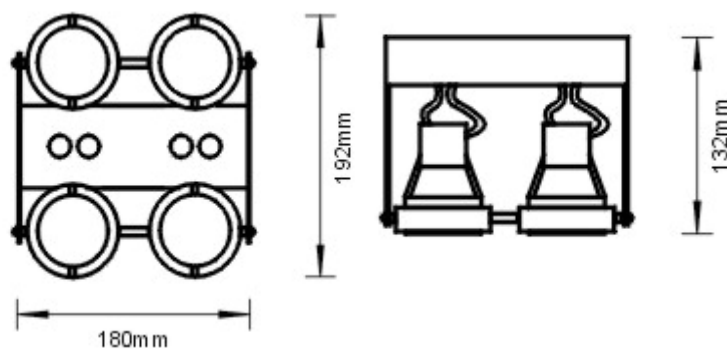

WWW.QAZQA.COM

45031

.Please read instructions before commencing installation and retain for future reference.

INSTALLATION INSTRUCTIONS:

1. Install the dowel;
2. Fix the bracket with screws;
3. Connect it to power;
4. Tighten the screws at sides;
5. Install the bulb;

Note:

Lamp GU10
MAX.4x50W

QAZQA