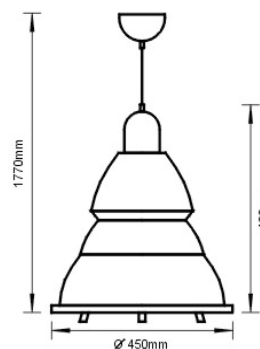

45900/89503/45029/44997

.Please read instructions before commencing installation and retain for future reference.

INSTALLATION INSTRUCTIONS:

1. Fix on the hook;
2. Connect wire to the hook;
3. Connect it to power;
4. Install the cover;
5. Tighten the screws;
6. Assembly the cover;
7. Fix the reflector;
8. Install the lampholder;
9. Install the bulb.
10. Fix the glass.
11. Install spring clip.

Note:

Lamp MAX.75W E27

QAZQA

WWW.QAZQA.COM