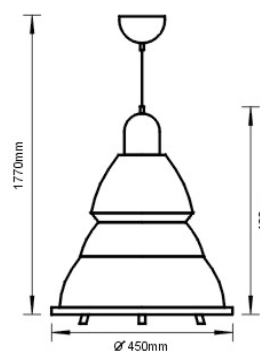

45900/89503/45029/44997

.Please read instructions before commencing installation and retain for future reference.

INSTALLATION INSTRUCTIONS:

1. Fix on the hook;
2. Connect wire to the hook;
3. Connect it to power;
4. Install the cover;
5. Tighten the screws;
6. Assembly the cover;
7. Fix the reflector;
8. Install the lampholder;
9. Install the bulb.
10. Fix the glass.
11. Install spring clip.

Note:

Lamp MAX.75W E27

QAZQA