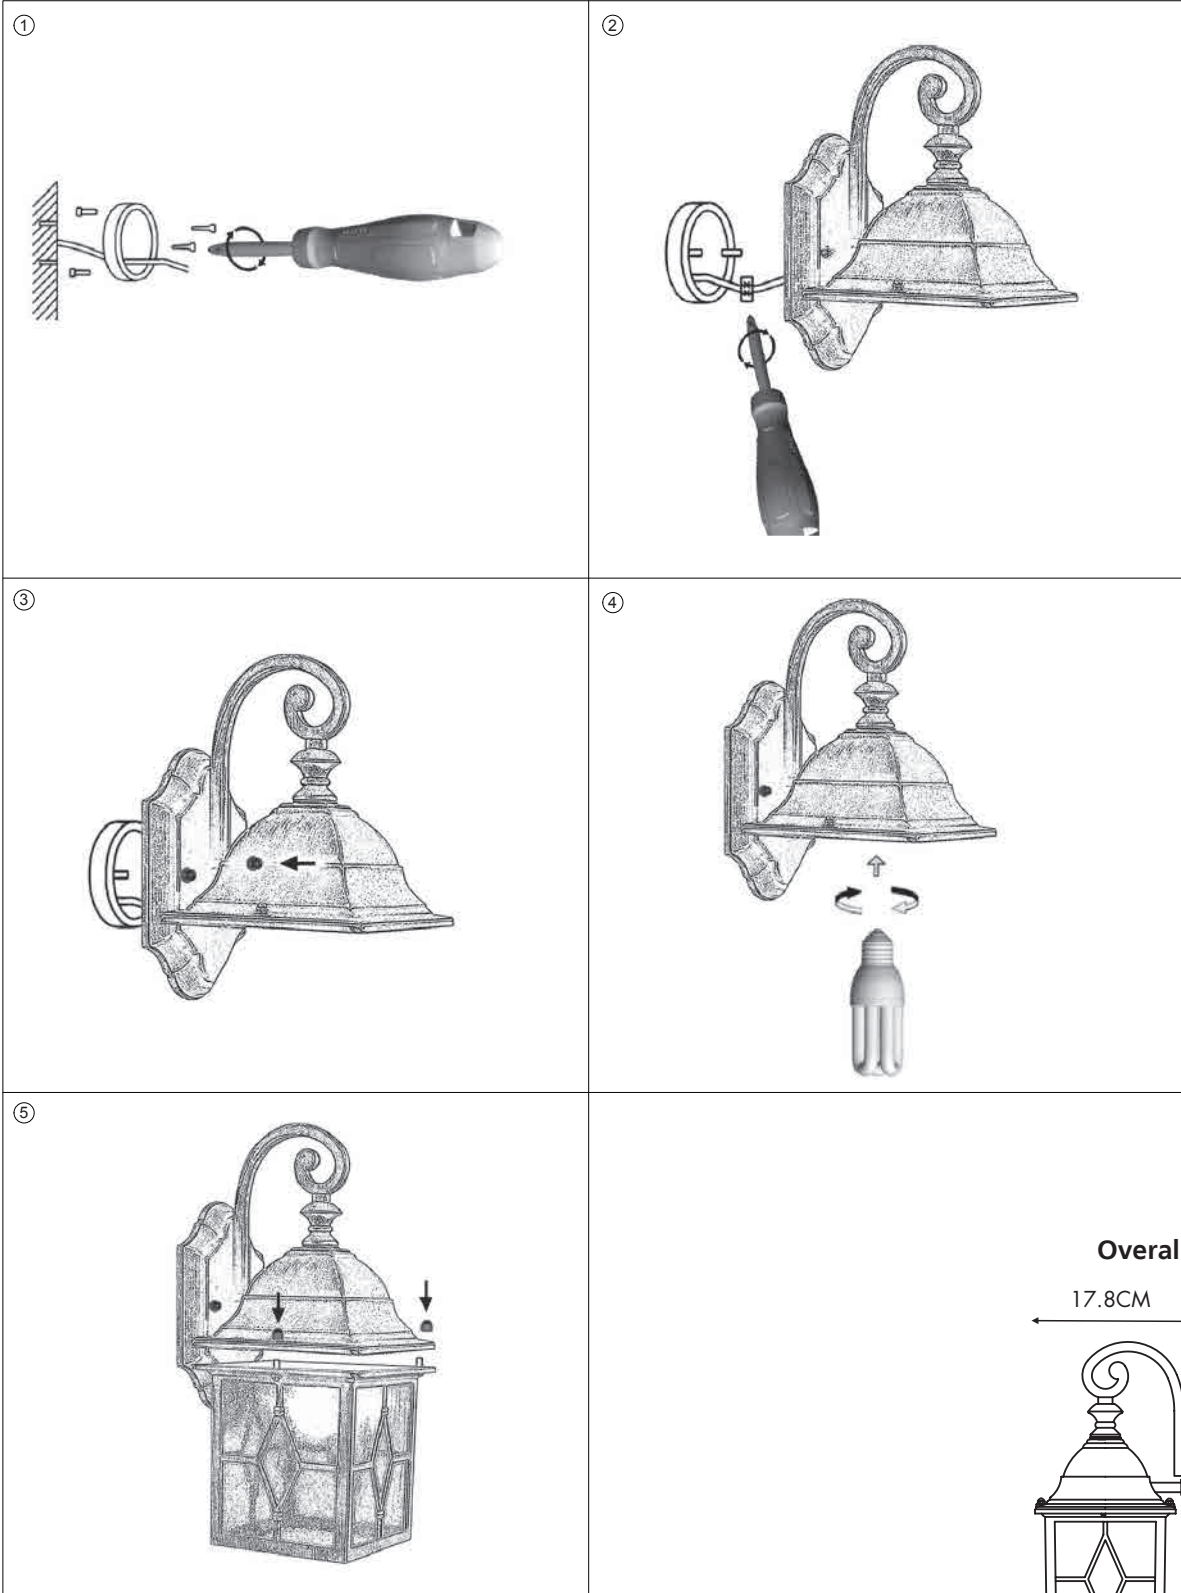

# INSTRUCTION MANUAL

London WL Antic  
44946

Overall Size:

17.8CM

31.8CM

15.1CM