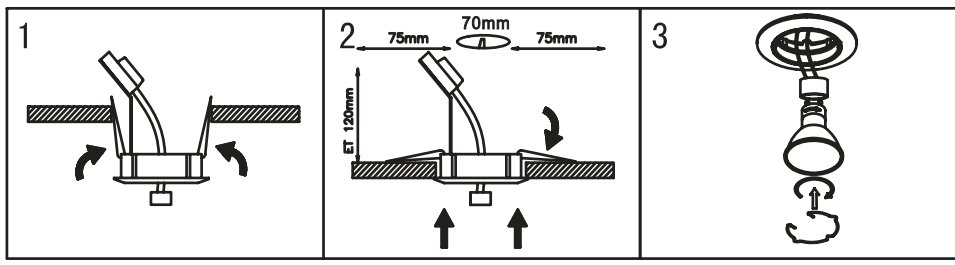

WWW.QAZQA.COM

Model:44884/44885/45928
Type:Halogen lamp
Illuminant:GU10/MR16 Halogen lamp

Technical Specifications:

- .**Voltage:**220~240V 50Hz/60Hz
- .**Power:** GU10/MR16 lamp Max. 50W
- .**IP Grade:**IP20
- .**Safe Grade:** Class II/Class III

Recommendation for safety:

- .Install the lighting fixture by professional only;
- .Make sure power is off before installing;
- .Do not touch the bulb when it lights on;
- .Always turn off the power for few minutes before handling or replacing the bulb;
- .Allow distance of at least 0.5m between the lamp and light surface;
- .Use only dry cloth to clean the bulb,do not use cleanser or chemical cleaning products;
- .The actual use power should not override the rated power.