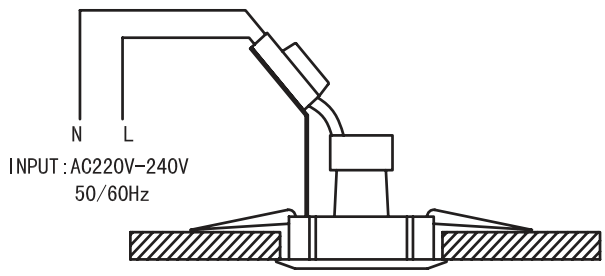

WWW.QAZQA.COM

Model:44884/44885/45928
Type:Halogen lamp
Illuminant:GU10/MR16 Halogen lamp

Technical Specifications:

- .**Voltage:**220~240V 50Hz/60Hz
- .**Power:** GU10/MR16 lamp Max. 50W
- .**IP Grade:**IP20
- .**Safe Grade:** Class II/Class III

Recommendation for safety:

- .Install the lighting fixture by professional only;
- .Make sure power is off before installing;
- .Do not touch the bulb when it lights on;
- .Always turn off the power for few minutes before handling or replacing the bulb;
- .Allow distance of at least 0.5m between the lamp and light surface;
- .Use only dry cloth to clean the bulb,do not use cleanser or chemical cleaning products;
- .The actual use power should not override the rated power.