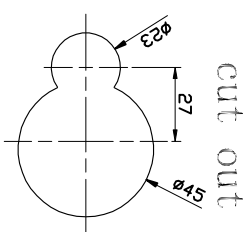

# lampandlight.eu

44829

MAX 11W  
x 1  
x 1

148,0