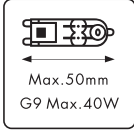

INSTRUCTION MANUAL

220-240V~
50Hz

Effect WL Square
44752