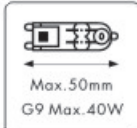

INSTRUCTION MANUAL

220~240V
50Hz

Effect WL Round
44751

<p>1</p>	<p>2</p>	<p>3</p>
<p>4</p>	<p>5</p> <p>INPUT:220~240V</p>	<p>6</p>
<p>7</p>	<p>Overall Sizes:</p> <p>128mm 90mm 92mm</p>	