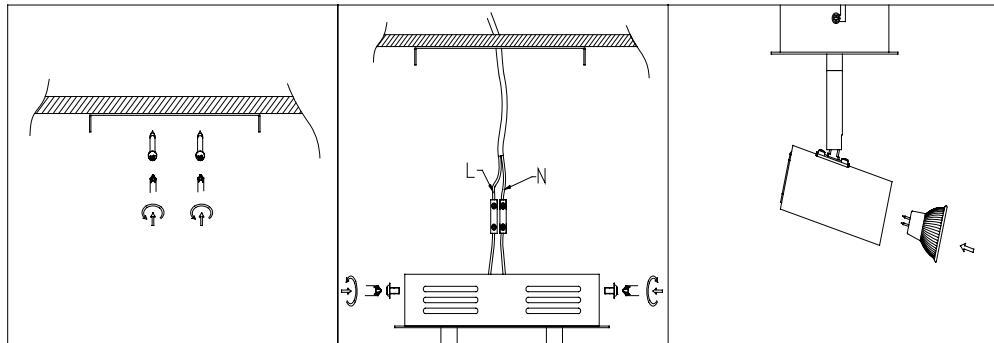

WWW.QAZQA.COM

Model:44644
Type:Halogen lamp
Illuminant:MR11 Halogen lamp

Technical Specifications

- .Voltage:**220~240V 50Hz/60Hz
- .Power:** Max.2X35W
- .IP Grade:**IP20
- .Safe Grade:**Class II

Recommendation for safety:

- .Install the lighting fixture by professional only;
- .Make sure power is off before installing;
- .Do not touch the halogen bulb when it lights on;
- .Always turn off the power for few minutes before handling or replacing the bulb;
- .Allow distance of at least 0.5m between the halogen lamp and light surface;
- .Use only dry cloth to clean the bulb,do not use cleanser or chemical cleaning products;
- .The actual use power should not override the rated power.