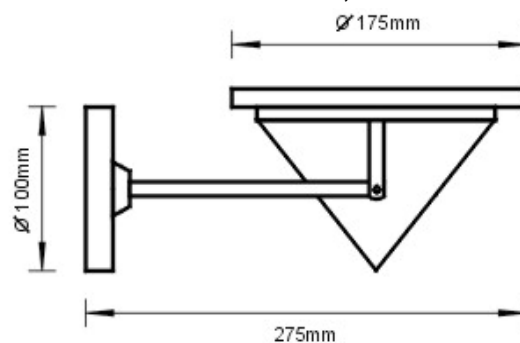

### INSTALLATION INSTRUCTIONS:

- 1.Fix the base;
- 2.Connect it to power;
- 3.Fix the item;
- 4.Install the bulb;
- 5.Fix the cover;
- 6.Tighten the screws at sides;

### Note:

Lamp  
HALOGEN L=78mm  
MAX.150W R7s

**QAZQA**