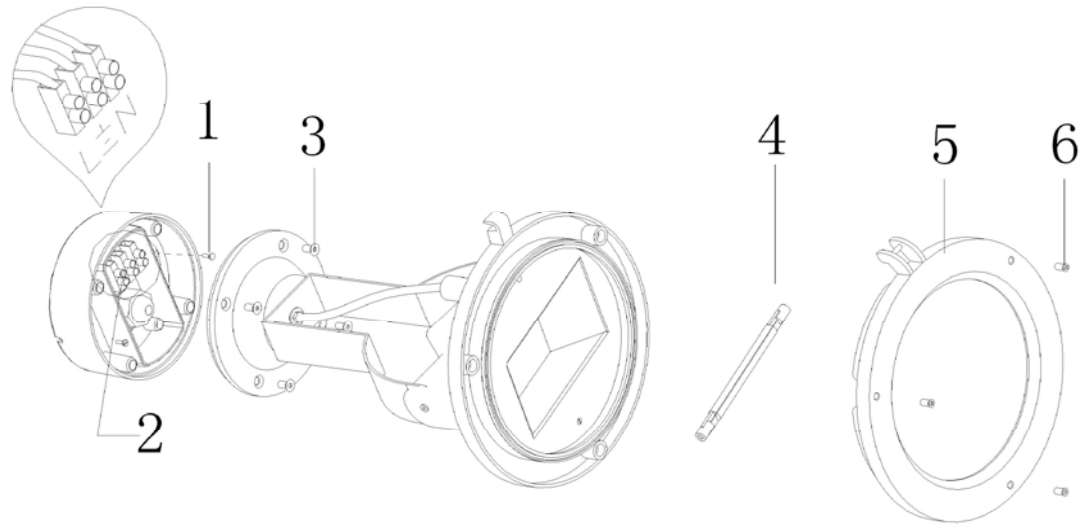

### INSTALLATION INSTRUCTIONS:

- 1.Fix the base;
- 2.Connect it to power;
- 3.Fix the item;
- 4.Install the bulb;
- 5.Fix the cover;
- 6.Tighten the screws at sides;

### Note:

Lamp  
HALOGEN L=78mm  
MAX.150W R7s

**QAZQA**