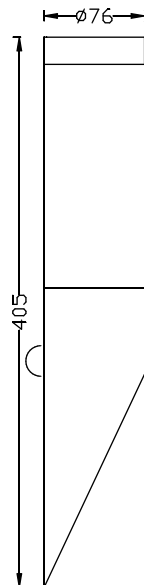

WWW.QAZQA.COM

Instructions:

Follow the instructions for a correct and safe installation and use of this lamp!
Keep the instruction manual!

This product must be installed by a qualified electrician!

- Take care that the lamp is not plugged in before installation.
- Each installation has to be done according to the instructions. Refer to the manuals, in some cases it is necessary to contact the qualified electrician.
- Take care that every screw is fully screwed together!
- Before installation, take care of the colour coding: blue (N), brown (L), with protection class1, green/yellow (protection conductor).
- Always read the technical information on the package.

General information's: