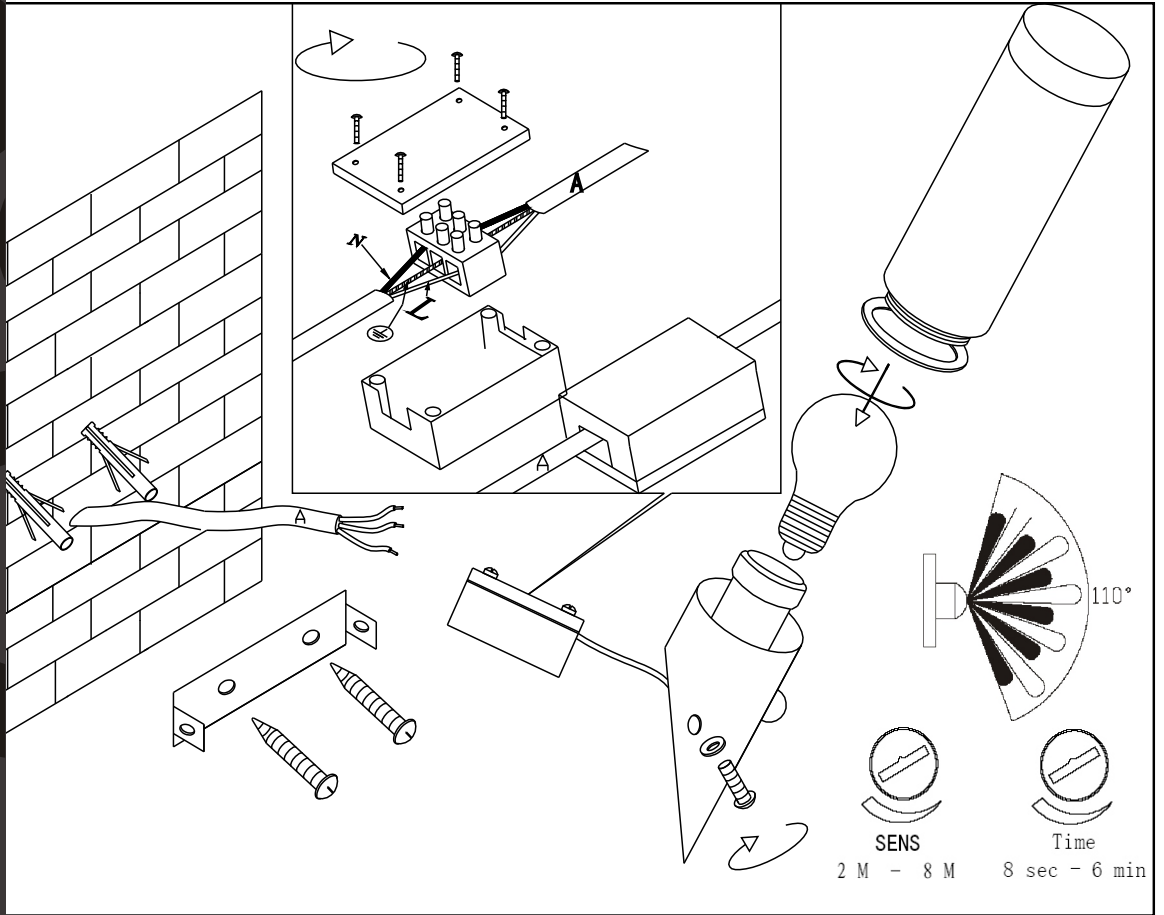

WWW.QAZQA.COM

43500

QAZQA

WWW.QAZQA.COM

Instructions:

Follow the instructions for a correct and safe installation and use of this lamp!
Keep the instruction manual!

This product must be installed by a qualified electrician!

- Take care that the lamp is not plugged in before installation.
- Each installation has to be done according to the instructions. Refer to the manuals, in some cases it is necessary to contact the qualified electrician.
- Take care that every screw is fully screwed together!
- Before installation, take care of the colour coding: blue (N), brown (L), with protection class1, green/yellow (protection conductor).
- Always read the technical information on the package.

General information's:

- Keep the, by symbol shown, distance between the illuminated objects.
- Change broken protection glass immediately.
- **Protection Class I:** This lamp has protection conductor connection. It has to be connected to the grounded screw.
- **Protection Class II:** This lamp is double isolated and is not allowed to connect to the ground.
- **Protection Class III:** This lamp is only allowed to be connected to a low voltage source. (e.g.: 12V Transformer)
- Use heat resistant cables for a mains connection.
- X-Connection: In case of damage this conduction has to be changed.
- Y-Connection: In case of damage this conduction has to be changed by a qualified electrician.
- Z-Connection: The conductor is not allowed to be changed.
- MAX. ...W: use only bulbs that are suitable for this lamp. The maximum of wattage you find on the packaging.
- This lamp can be used in combination with a dimmer. Except in use with LED or energy saving bulb. Ask an electrician for help in the selection of the correct dimmers.
- Take care that you do not damage other conductors while mounting the lamp.
- Conductors are not allowed to be crimped or revved.
- This lamp is made of materials which get hot in use.