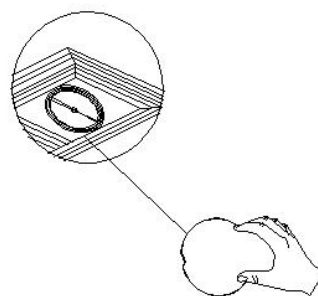

# 42942

MAXIMUM  
220~230V 50Hz MAX GY6.35 50W

Derivation power cable

Diagram 1

Mount line fixedly

Diagram 2

Install light source

○ Card wreath

Diagram 3

Dismantle to pack card wreath

Diagram 4