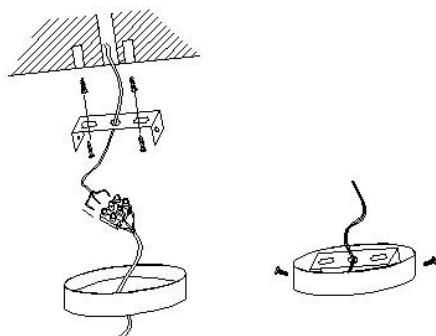

# 42942

MAXIMUM  
220~230V 50Hz MAX GY6.35 50W

Derivation power cable

Diagram 1

Mount line fixedly

Diagram 2

Install light source

○ Card wreath