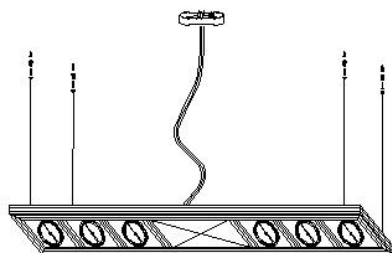

# 42942

MAXIMUM  
220~230V 50Hz MAX GY6.35 50W

Derivation power cable

Diagram 1

Mount line fixedly

Diagram 2

Install light source

○ Card wreath

Diagram 3

Dismantle to pack card wreath

Diagram 4