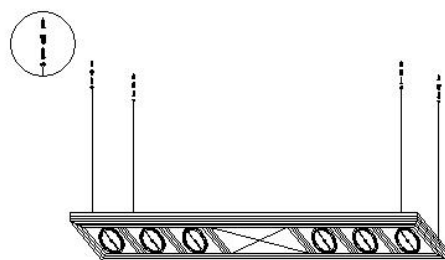

# 42942

MAXIMUM  
220~230V 50Hz MAX GY6.35 50W

Derivation power cable

Diagram 1

Mount line fixedly

Diagram 2

Install light source

○ Card wreath