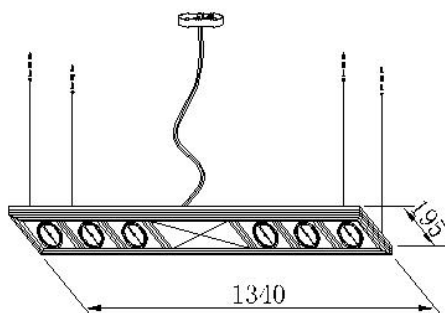

WWW.QAZQA.COM

42942

MAXIMUM
220~230V 50Hz MAX GY6.35 50W

Diagram 1

Diagram 2

Install light source

○ Card wreath

Diagram 3

Diagram 4

QAZQA