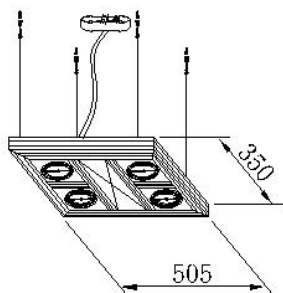

WWW.QAZQA.COM

42941

MAXIMUM
220~230V 50Hz MAX GY6.35 50W

Derivation power cable

Diagram 1

Install light source

Card wreath

Diagram 3

Mount line fixedly

Diagram 2

Dismantle to pack card wreath

Diagram 4

QAZQA