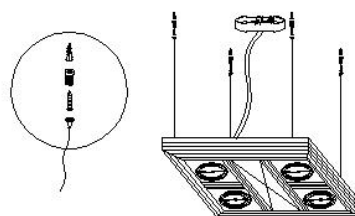

WWW.QAZQA.COM

42941

MAXIMUM
220~230V 50Hz MAX GY6.35 50W

Derivation power cable

Diagram 1

Install light source

Card wreath

Diagram 3

Mount line fixedly

Diagram 2

Dismantle to pack card wreath

Diagram 4

QAZQA