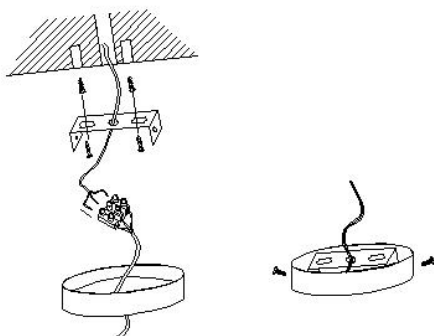

WWW.QAZQA.COM

42941

MAXIMUM
220~230V 50Hz MAX GY6.35 50W

Derivation power cable

Diagram 1

Install light source

Card wreath

Diagram 3

Mount line fixedly

Diagram 2

Dismantle to pack card wreath

Diagram 4

QAZQA