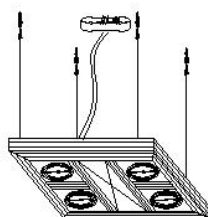

WWW.QAZQA.COM

42941

MAXIMUM
220~230V 50Hz MAX GY6.35 50W

Derivation power cable

Diagram 1

Install light source

Card wreath

Diagram 3

Mount line fixedly

Diagram 2

Dismantle to pack card wreath

Diagram 4

QAZQA