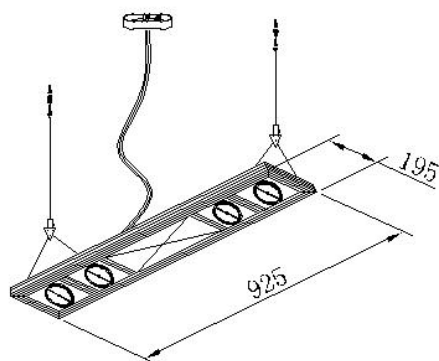

WWW.QAZQA.COM

42940

MAXIMUM
220~230V 50Hz MAX GY6.35 50W

Derivation power cable

Diagram 1

Mount line fixedly

Diagram 2

Install light source

Card wreath

Diagram 3

Dismantle to pack card wreath

Diagram 4

QAZQA