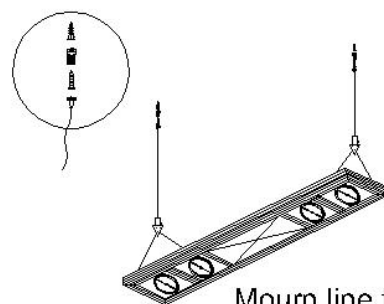

WWW.QAZQA.COM

42940

MAXIMUM
220~230V 50Hz MAX GY6.35 50W

Derivation power cable

Diagram 1

Mount line fixedly

Diagram 2

Install light source

Card wreath

Diagram 3

Dismantle to pack card wreath

Diagram 4

QAZQA