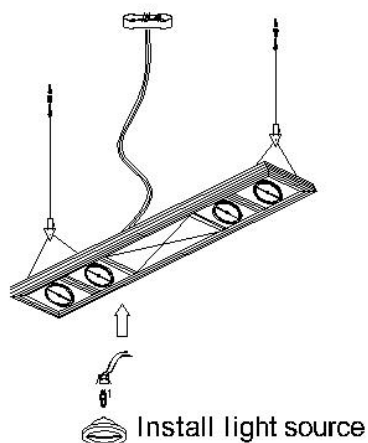

WWW.QAZQA.COM

42940

MAXIMUM
220~230V 50Hz MAX GY6.35 50W

Derivation power cable

Diagram 1

Mount line fixedly

Diagram 2

Install light source