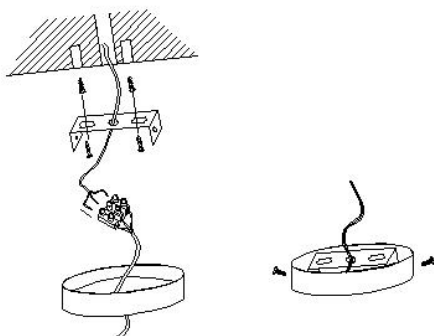

WWW.QAZQA.COM

42940

MAXIMUM
220~230V 50Hz MAX GY6.35 50W

Derivation power cable

Diagram 1

Mount line fixedly

Diagram 2

Install light source

Card wreath

Diagram 3

Dismantle to pack card wreath

Diagram 4

QAZQA