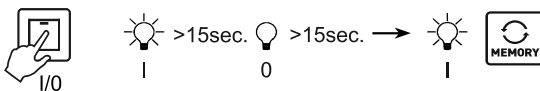

EN Radio remote control instruction

- ON/OFF
- Night light:10% brightness / warm white
- Increase brightness / speed :
  Increase the brightness when only white is switched on.
  Increase the speed of the RGB color modes.
- 2700 K - 3500 K - 5000 K
- Reduce the color temperature
- Increase the color temperature
- Reduce brightness / speed :
  Reduce the brightness if only white is switched on.
  Reduce the speed of the RGB color modes
- RGB color mode 1-4
- RGB color mode 5-8
- RGB
- RGB color mode 9-12
- RGB color mode13-16

1.