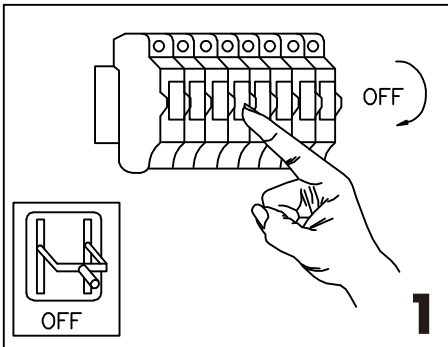

## Stacca WL

Overall sizes:

The LED lamps cannot be changed in the luminaire.

100	LM
1	W
2700	K
>70	CRI
30000	H