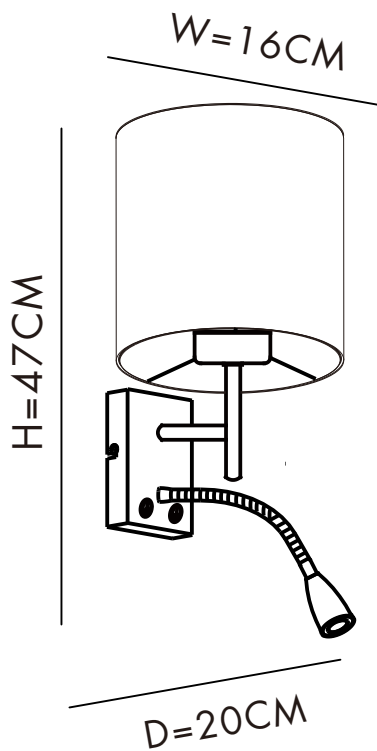

## Stacca WL

Overall sizes:

The LED lamps cannot be changed in the luminaire.

100	LM
1	W
2700	K
>70	CRI
30000	H