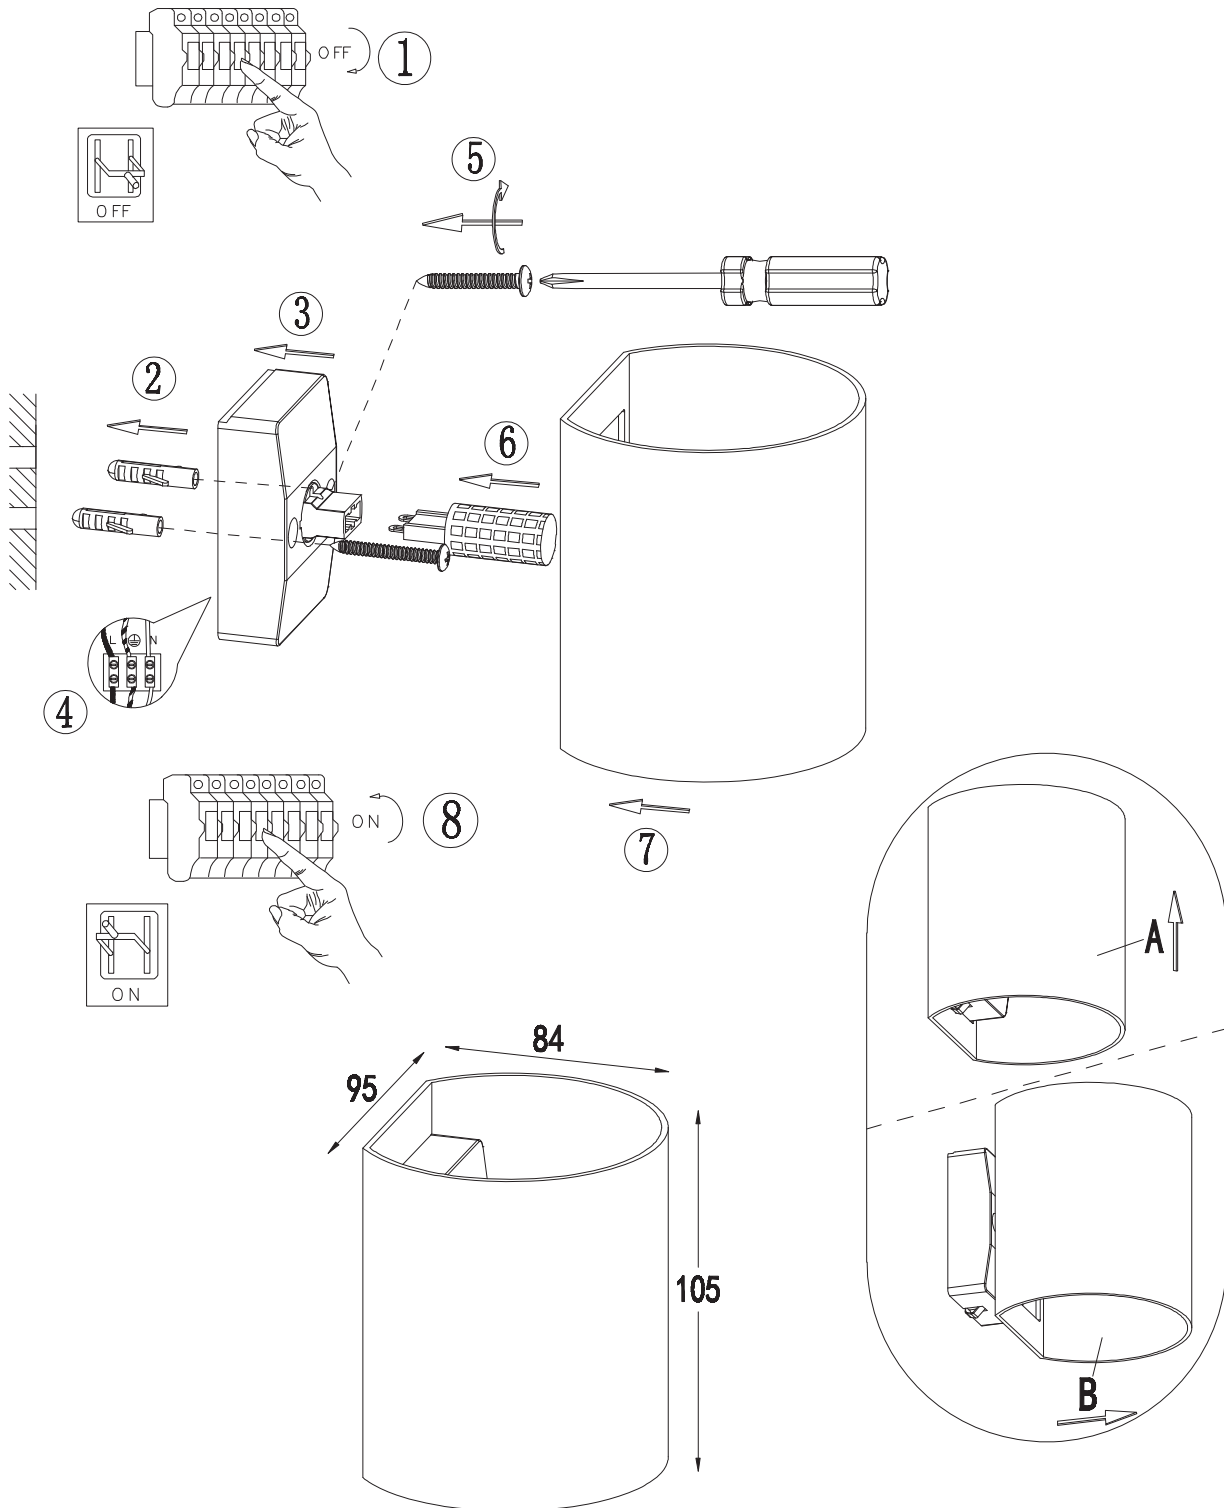

INSTRUCTION MANUAL

Sabbio WL

---Suitability for use "indoors", the related ambient temperature is 25°C