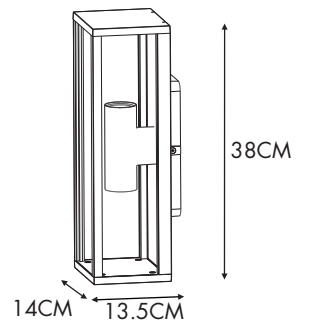

# INSTRUCTION MANUAL

Charlois WL 38 Rusty  
105185

Charlois WL 38 Antic Gold  
106378

Charlois WL 38 Black Ribble  
106642

Overall Size:

**FittinQ B.V.**

Smaragdweg 52, 5527 LB Hapert, The Netherlands  
www.qazqa.nl