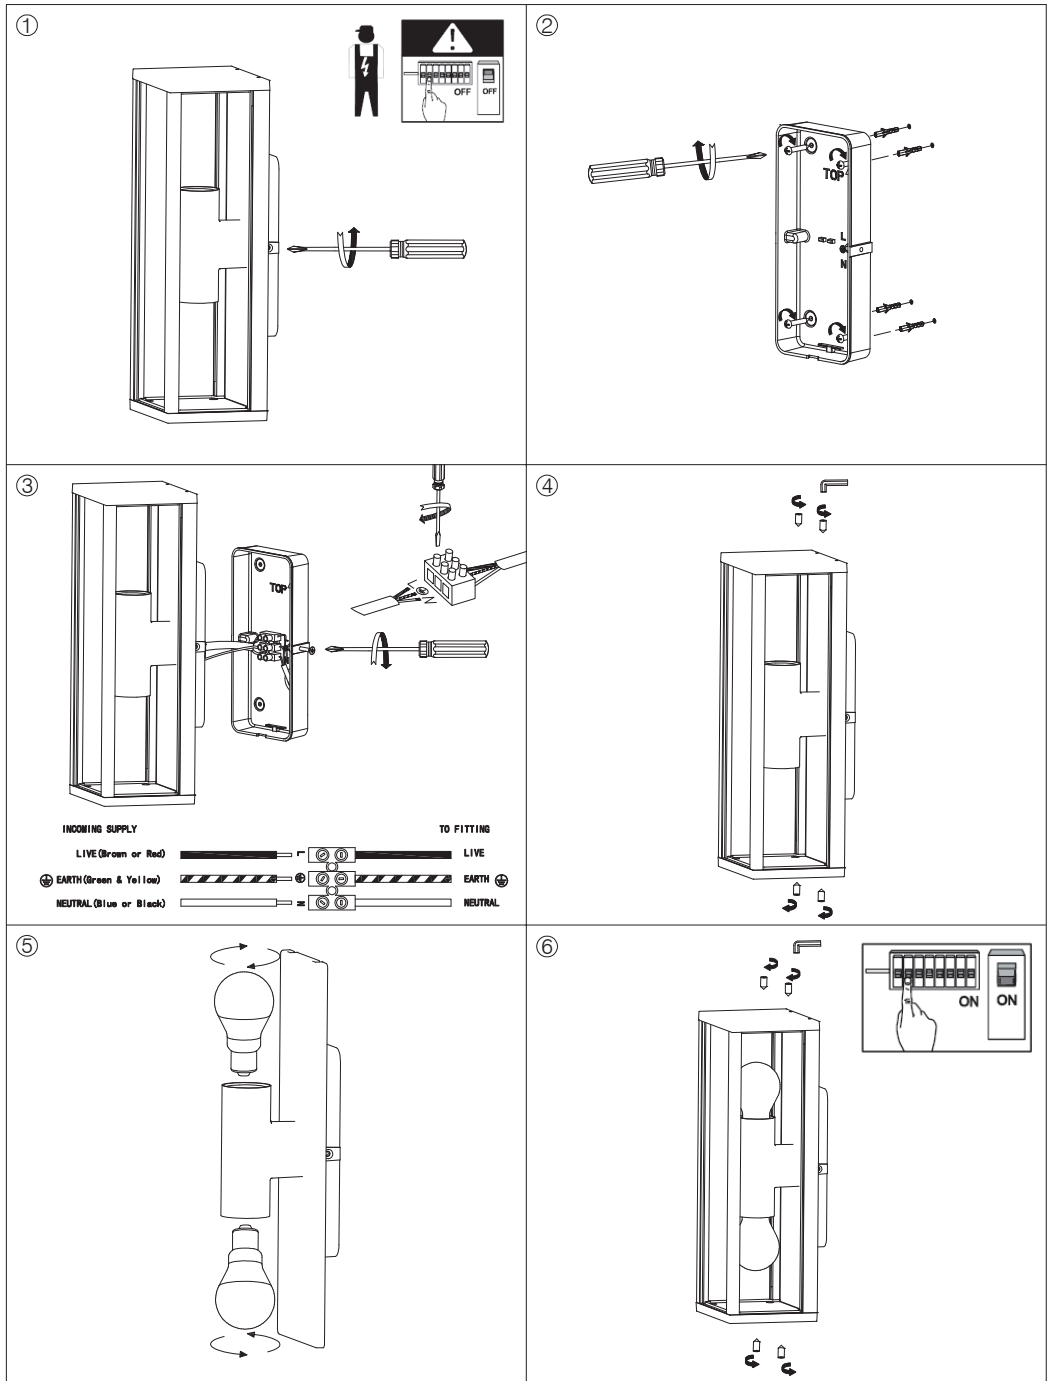

# INSTRUCTION MANUAL

Charlois WL 38 Rusty  
105185

Charlois WL 38 Antic Gold  
106378

Charlois WL 38 Black Ribble  
106642

Overall Size:

**FittinQ B.V.**

Smaragdweg 52, 5527 LB Hapert, The Netherlands  
www.qazqa.nl