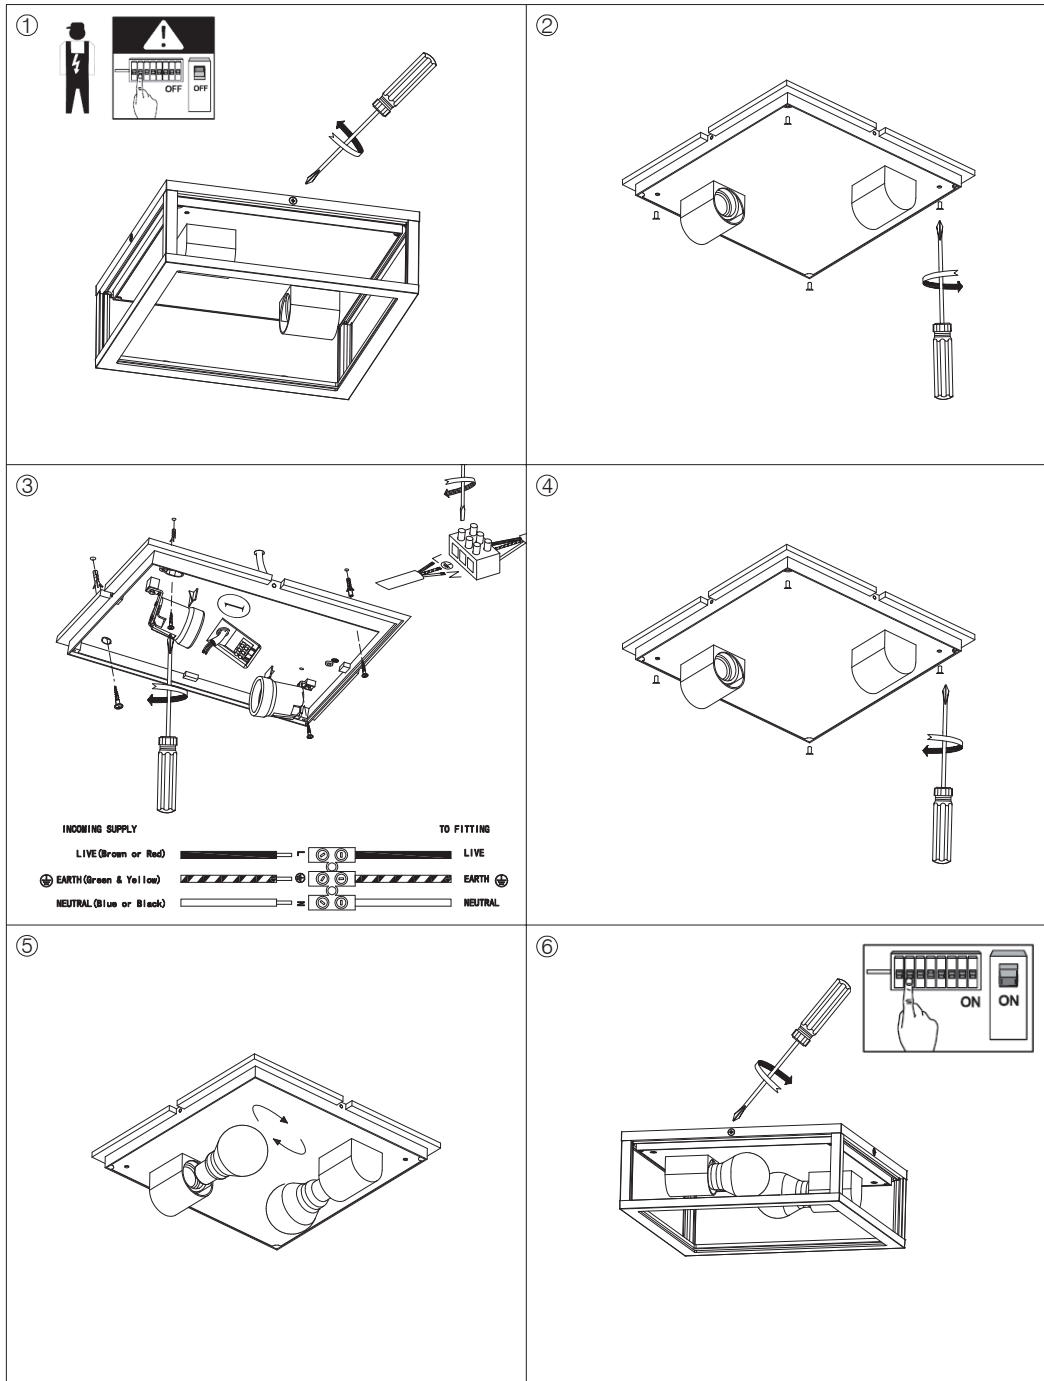

INSTRUCTION MANUAL

Charlois CL 2 Rusty
105183

Charlois CL 2 Antic Gold
106376

Charlois CL 2 Black Ribble
106640

Overall Size: