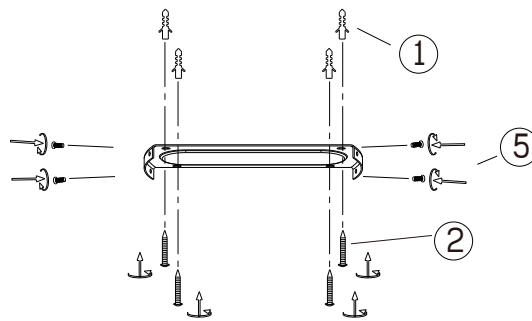

## Clima CL Wood 106563

Ceiling Fan lamp  
incl. LED QL7001008  
3x1450lm Module  
2000lm Lamp  
3x13.5W LED Module  
40W Lamp  
220-240V~50Hz  
3000-6500-4000K  
CRI > 80  
30000 h  
15000 ON/OFF

Overall Sizes: