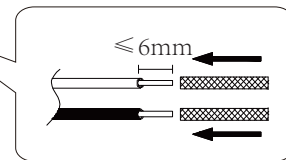

## Clima CL Wood 106563

Ceiling Fan lamp  
incl. LED QL7001008  
3x1450lm Module  
2000lm Lamp  
3x13.5W LED Module  
40W Lamp  
220-240V~50Hz  
3000-6500-4000K  
CRI > 80  
30000 h  
15000 ON/OFF

Overall Sizes: