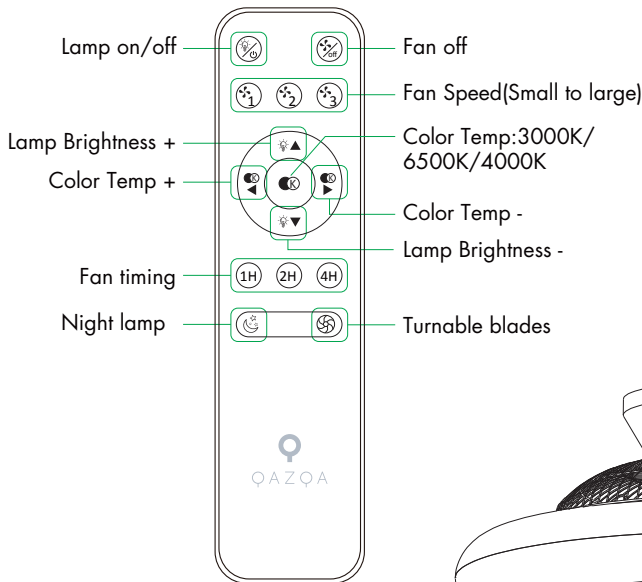

## Clima CL Wood 106563

Ceiling Fan lamp  
incl. LED QL7001008  
3x1450lm Module  
2000lm Lamp  
3x13.5W LED Module  
40W Lamp  
220-240V~50Hz  
3000-6500-4000K  
CRI > 80  
30000 h  
15000 ON/OFF

Overall Sizes: