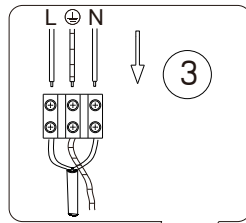

INSTRUCTION MANUAL

Climo Star CL Wood 106562

Ceiling Fan lamp
incl. LED QL7001051
6x650lm Module
1600lm Lamp
6x6.6W LED Module
40W Lamp
220-240V~50Hz
3000-6500-4000K
CRI > 80
30000 h
15000 ON/OFF

Overall Sizes: