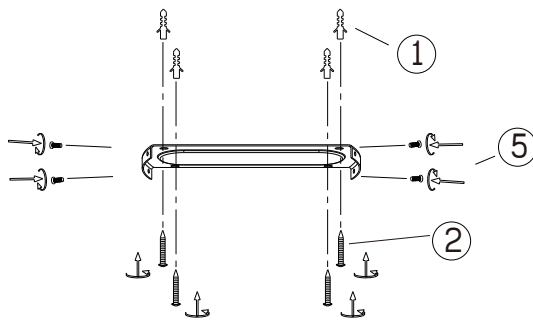

INSTRUCTION MANUAL

Climo Star CL Wood 106562

Ceiling Fan lamp
incl. LED QL7001051
6x650lm Module
1600lm Lamp
6x6.6W LED Module
40W Lamp
220-240V~50Hz
3000-6500-4000K
CRI > 80
30000 h
15000 ON/OFF

Overall Sizes: