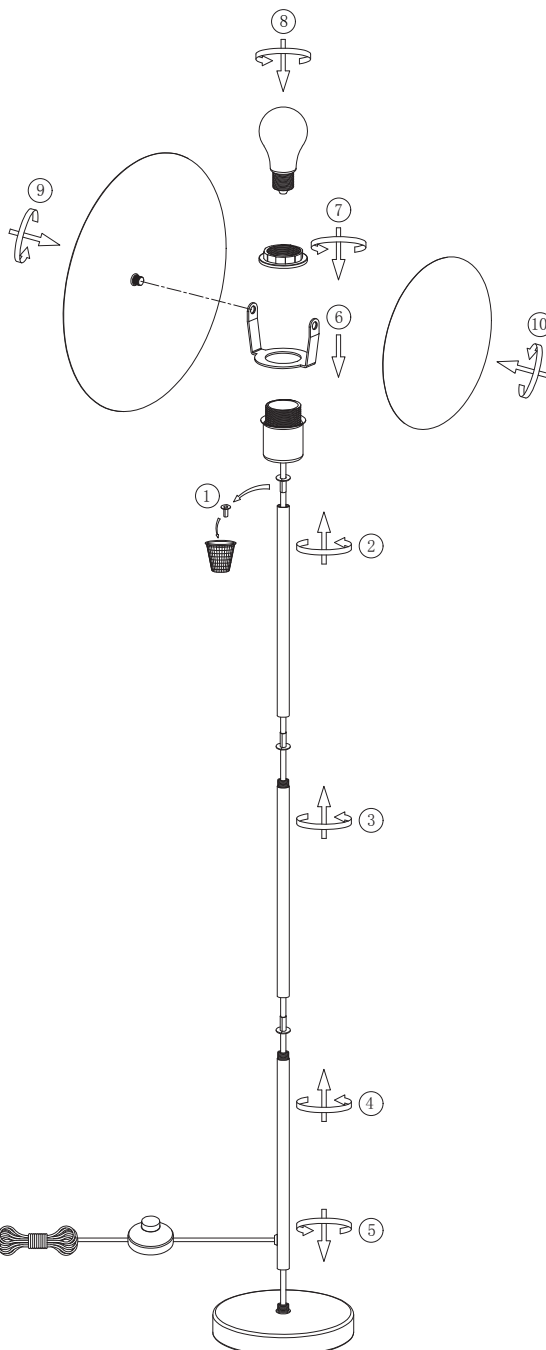

INSTRUCTION MANUAL

Emilienne FL Black
105770

Overall Sizes: