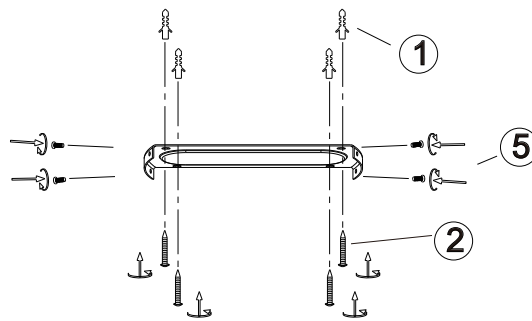

INSTRUCTION MANUAL

Emily Fan Grey 105369

Ceiling Fan lamp
incl. LED QL7001006
4x680lm Module
680lm Lamp
4x6.7W LED Module
30W Lamp
220-240V~50Hz
2700-4000-3000K
CRI > 80
30000 h
15000 ON/OFF

Overall Sizes: