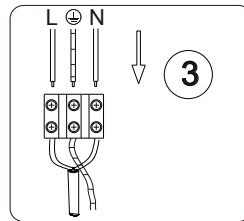

INSTRUCTION MANUAL

Emily Fan Grey 105369

Ceiling Fan lamp
incl. LED QL7001006
4x680lm Module
680lm Lamp
4x6.7W LED Module
30W Lamp
220-240V~50Hz
2700-4000-3000K
CRI > 80
30000 h
15000 ON/OFF

Overall Sizes: