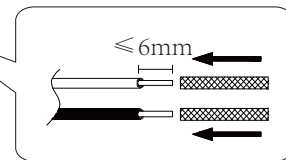

## Emily Fan White 105368

Ceiling Fan lamp  
incl. LED QL7001006  
4x680lm Module  
1400lm Lamp  
4x6.7W LED Module  
30W Lamp  
220-240V~50Hz  
2700-4000-3000K  
CRI > 80  
30000 h  
15000 ON/OFF

Overall Sizes: