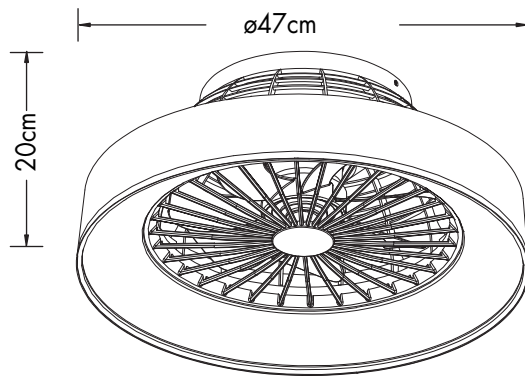

105368

4x6.7W LED

incl. LED Board: QL7001006

220-240V~50Hz

	QR	EAN
(DE) Dieses Produkt enthält eine Lichtquelle der Energieeffizienzklasse F (EN) This product contains a light source of energy efficiency class F (FR) Ce produit comprend une source de lumière de classe d'efficacité énergétique F (NL) Dit product bevat een lichtbron van energie-efficiëntieklasse F (PL) Produkt ten zawiera źródło światła o klasie efektywności energetycznej F (NO) Dette produktet inneholder en lyskilde i energieeffektivitetsklasse F (DK) Dette produkt indeholder en lyskilde af energieeffektklasse F (SE) Denna produkt innehåller en ljuskälla i energieffektivitetsklass F (FI) Tämä tuote sisältää energiatehokkuusluokan F valonlähteen (IT) Questo prodotto contiene una sorgente luminosa della classe di efficienza energetica F (ES) Este producto contiene una fuente de luz de la clase de eficiencia energética F (CZ) Tento výrobek obsahuje světelný zdroj třídy energetické účinnosti F (PT) Este produto contém uma fonte de luz da classe de eficiência energética F (GR) Αυτό το προϊόν περιέχει μια φωτεινή πηγή ενεργειακής απόδοσης κλάσης F (SK) Tento výrobok obsahuje zdroj svetla triedy energetickej efektivity F		8718881136696

	(DE) Durch einen Fachmann austauschbare Lichtquelle (nur LED) (EN) Replaceable (LED only) light source by a professional. (FR) Source de lumière remplaçable (LED uniquement) par un professionnel. (NL) Lichtbron (alleen led) te vervangen door een professional. (PL) Wymienne (tylko LED) źródło światła wykonane przez profesjonalistę. (NO) Utskiftbar (kun LED) lyskilde av en profesjonell. (DK) Udskiftelig lyskilde (kun LED), udskiftes af en elektriker. (SE) Ljuskälla (endast LED) utbytbar genom fackman. (FI) Ammattilainen voi vaihtaa vaihdettavan (vain LED) valonlähteen. (IT) Sorgente luminosa (solo LED) sostituibile da un professionista.I (ES) Fuente de luz (solo LED) sustituible por un profesional. (CZ) Vyměnitelný (pouze LED) světelný zdroj odborníkem. (PT) Luz LED (apenas LED) substituível por um profissional. (GR) Η πηγή φωτός (μόνο LED) να αντικαθίσταται από επαγγελματία. (SK) Zdroj svetla (iba LED) vymeniteľný prostredníctvom odborníka.