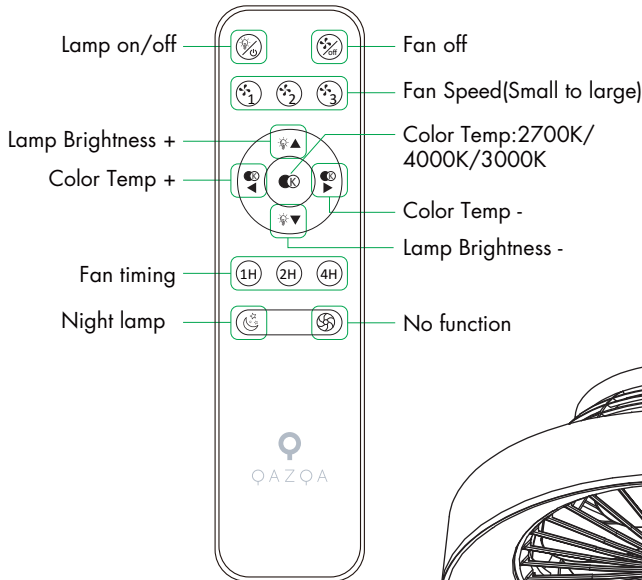

## Emily Fan White 105368

Ceiling Fan lamp  
incl. LED QL7001006  
4x680lm Module  
1400lm Lamp  
4x6.7W LED Module  
30W Lamp  
220-240V~50Hz  
2700-4000-3000K  
CRI > 80  
30000 h  
15000 ON/OFF

Overall Sizes: