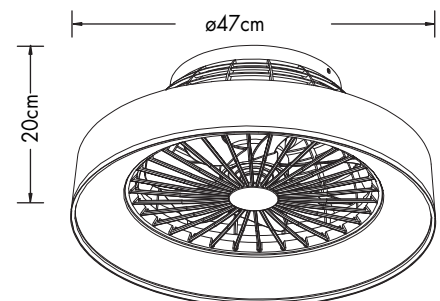

## Emily Fan White 105368

Ceiling Fan lamp  
incl. LED QL7001006  
4x680lm Module  
1400lm Lamp  
4x6.7W LED Module  
30W Lamp  
220-240V~50Hz  
2700-4000-3000K  
CRI > 80  
30000 h  
15000 ON/OFF

Overall Sizes: