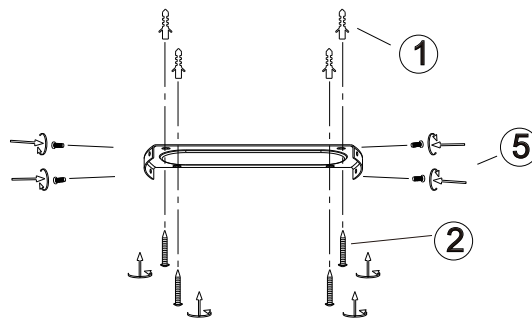

## Emily Fan White 105368

Ceiling Fan lamp  
incl. LED QL7001006  
4x680lm Module  
1400lm Lamp  
4x6.7W LED Module  
30W Lamp  
220-240V~50Hz  
2700-4000-3000K  
CRI > 80  
30000 h  
15000 ON/OFF

Overall Sizes: