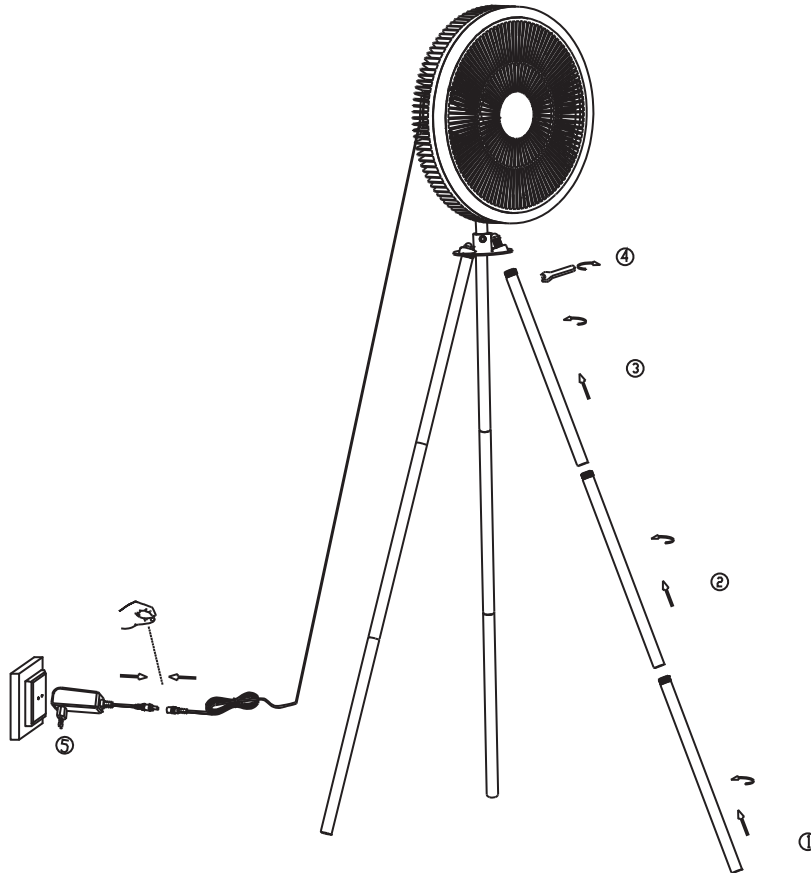

## Merich Fan 1 Black Tripod 105223

Floor Fan Lamp  
incl. LED QL7001052  
4x650lm Module  
500lm Lamp  
4x4.5W LED Module  
20W Lamp  
200-240V~50/60Hz  
2700K  
CRI>80  
30000 h  
15000 ON/OFF

### Overall Sizes: