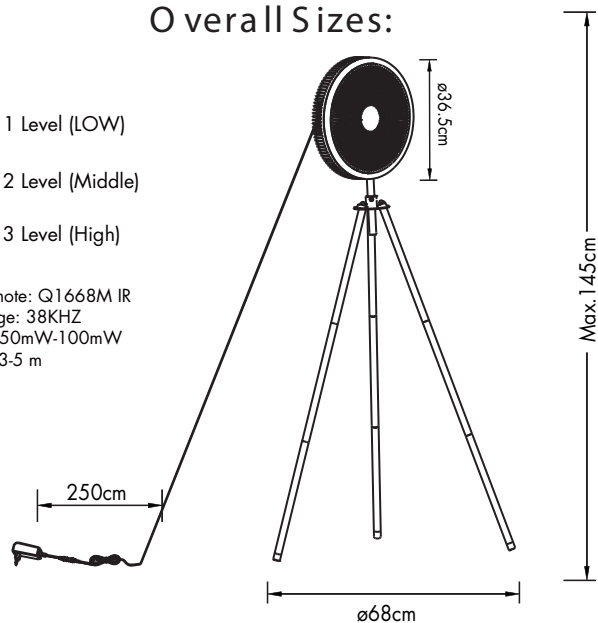

## Merich Fan 1 Black Tripod 105223

Floor Fan Lamp  
incl. LED QL7001052  
4x650lm Module  
500lm Lamp  
4x4.5W LED Module  
20W Lamp  
200-240V~50/60Hz  
2700K  
CRI>80  
30000 h  
15000 ON/OFF

### Overall Sizes: