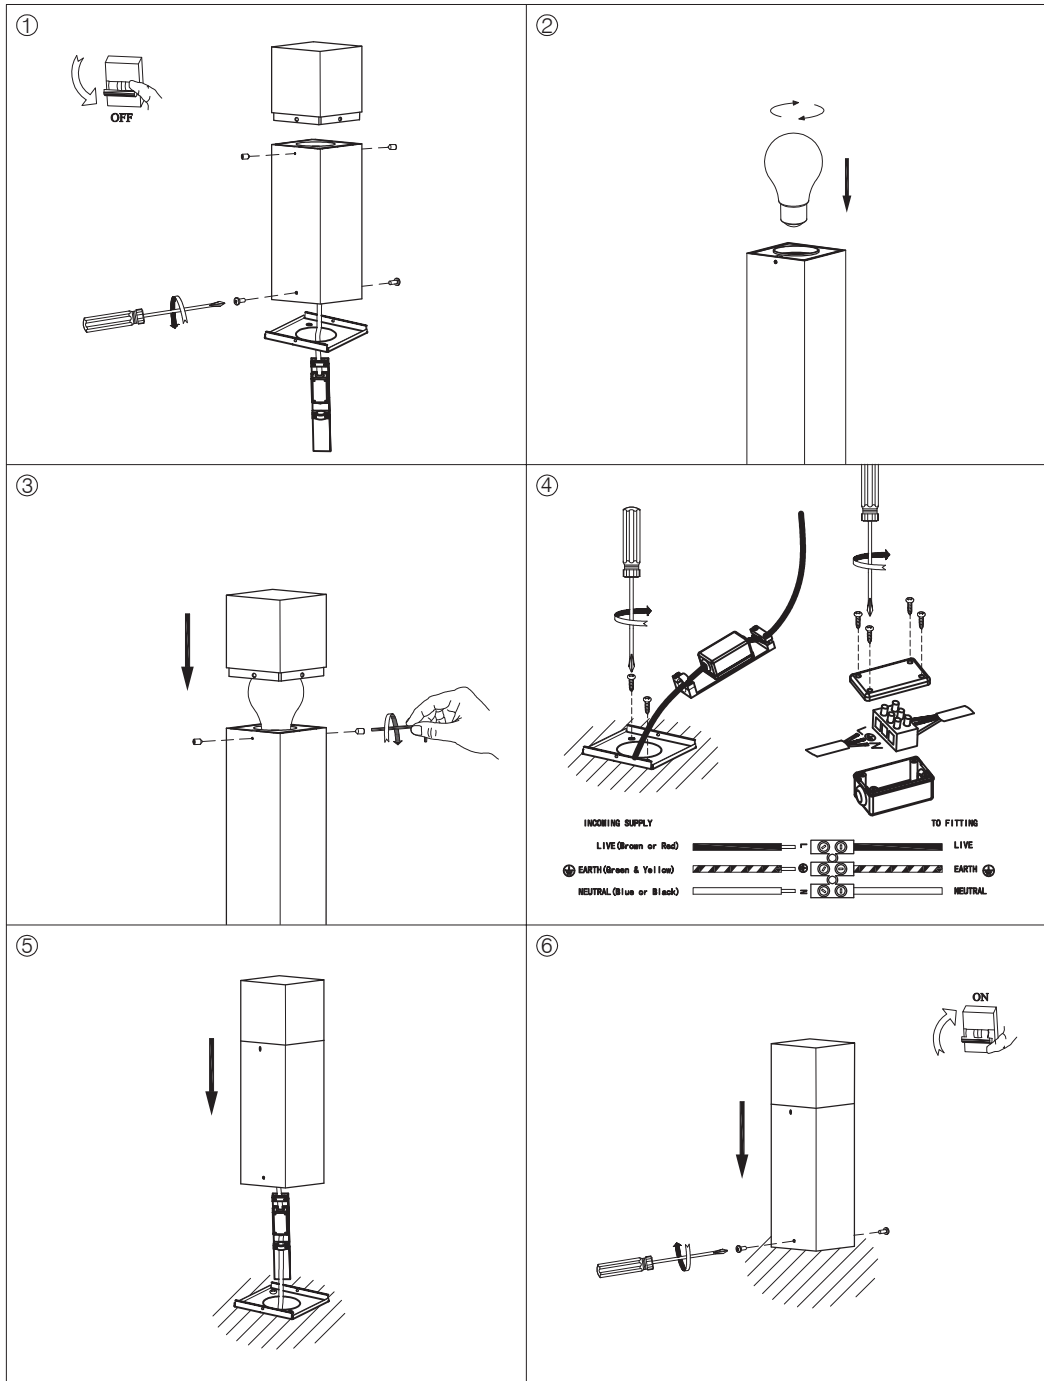

# INSTRUCTION MANUAL

Denmark Black Opal  
102681 / 102682 / 102683

Overall Size: