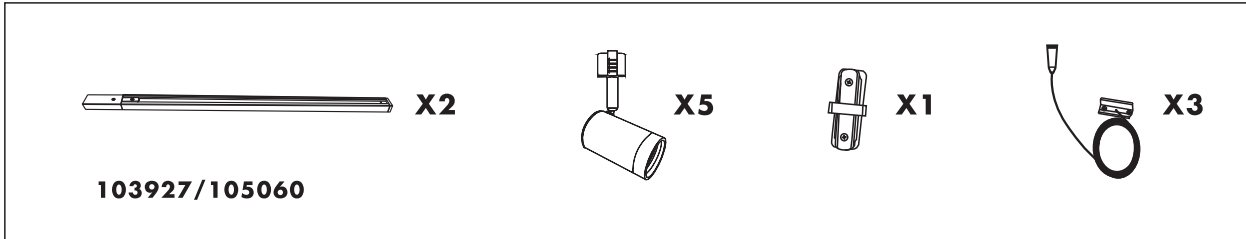

INSTRUCTION MANUAL

Jeana HL 5 White Track/Jeana HL 5 Black Track
103927/105060

TO INSTALL:

- 1) Align arrows on spotlight track adaptor with the polarity groove on the track.
- 2) Push up into track and rotate **CLOCKWISE 90°** while gently pulling back on the sliding cover until it locks into place.

TO REMOVE: Hold the spotlight and gently pull down on the track adaptor and rotate **ANTI-CLOCKWISE 90°**.

103927/105060

SAFETY INSTRUCTION

Please study the instruction manual and below information carefully before installing or using this product. Please keep this user manual for further reference