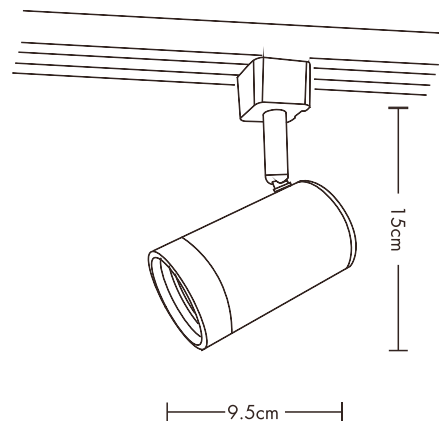

INSTRUCTION MANUAL

Jeana HL 5 White Track/Jeana HL 5 Black Track
103927/105060

TO INSTALL:

- 1) Align arrows on spotlight track adaptor with the polarity groove on the track.
- 2) Push up into track and rotate **CLOCKWISE 90°** while gently pulling back on the sliding cover until it locks into place.

TO REMOVE: Hold the spotlight and gently pull down on the track adaptor and rotate **ANTI-CLOCKWISE 90°**.

103927/105060

SAFETY INSTRUCTION

Please study the instruction manual and below information carefully before installing or using this product. Please keep this user manual for further reference