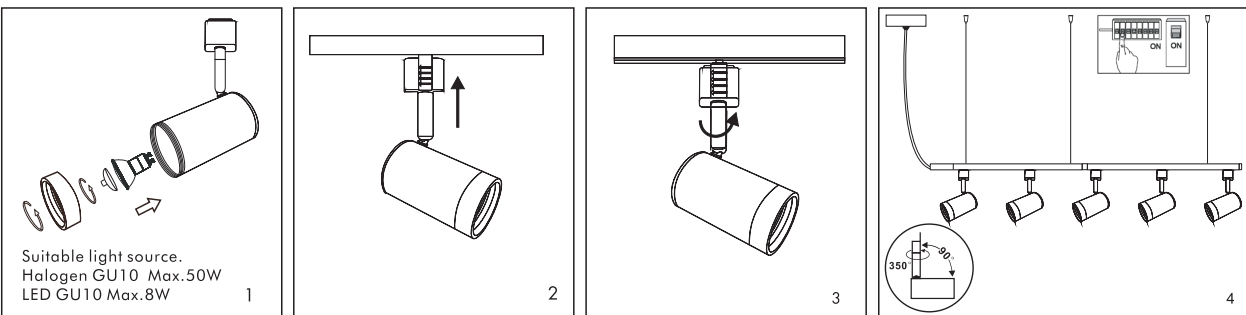

INSTRUCTION MANUAL

Jeana HL 5 White Track/Jeana HL 5 Black Track
103927/105060

TO INSTALL:

- 1) Align arrows on spotlight track adaptor with the polarity groove on the track.
- 2) Push up into track and rotate **CLOCKWISE 90°** while gently pulling back on the sliding cover until it locks into place.

TO REMOVE: Hold the spotlight and gently pull down on the track adaptor and rotate **ANTI-CLOCKWISE 90°**.

103927/105060

SAFETY INSTRUCTION

Please study the instruction manual and below information carefully before installing or using this product. Please keep this user manual for further reference

For indoor use only, where direct contact with water is impossible

This icon indicates the level of water-proof and dust-proof

Protection Class I: the fitting must be earthed

Protection Class II: the fitting is doubled insulated and does not require earthing