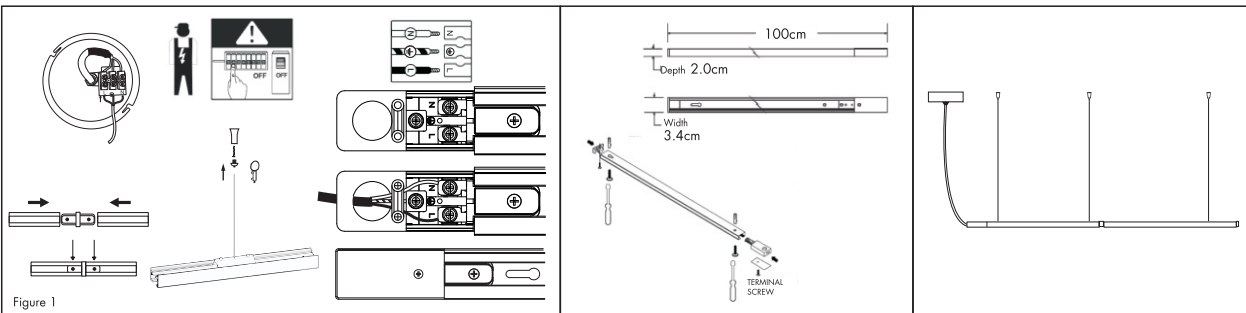

INSTRUCTION MANUAL

Jeana HL 5 White Track/Jeana HL 5 Black Track
103927/105060

TO INSTALL:

- 1) Align arrows on spotlight track adaptor with the polarity groove on the track.
- 2) Push up into track and rotate **CLOCKWISE 90°** while gently pulling back on the sliding cover until it locks into place.

TO REMOVE: Hold the spotlight and gently pull down on the track adaptor and rotate **ANTI-CLOCKWISE 90°**.

103927/105060

SAFETY INSTRUCTION

Please study the instruction manual and below information carefully before installing or using this product. Please keep this user manual for further reference

1. The luminaires may only be installed by authorized and qualified technicians according the valid regulations for electrical installation.
2. Maintenance of the luminaires is limited to their surfaces. During maintenance no moisture can come into contact with any areas of the terminal connections or voltage control parts.
3. The electrical supply must be switched off at the outset, preferably by means of a switch in the distribution box, before any installation, maintenance or repair work is undertaken.
4. Exterior lighting must not be installed during rain.
5. Take account of the minimal separation distance from other objects and the room required around the fitting.
6. If in any doubt, consult a professional, taking local installation requirements into account. Some countries stipulate that lighting may be installed only by registered installers.
7. Clamping screws in electrical connections must be adequately tightened. This is particularly the case with 12V low voltage conductors.
8. Clean with a clean, dry cloth or brush, use no solvents or abrasives. Avoid dampness on all electrical components
9. Take account of all available technical information.
10. Meaning of symbols: