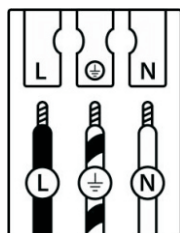

For indoor use only, where direct contact with water is impossible

This icon indicates the level of water-proof and dust-proof

Protection Class I: the fitting must be earthed

Protection Class II: the fitting is doubled insulated and does not require earthing

Protection Class III: the fitting is low voltage

Minimum distance from lighted objects (meters)

The type of lamp and maximum size and wattage indicated in each lighting unit must not be exceed; different items require different kind of light sources with different bulb icons

The armature is designed to work only with the indicated voltage. Different items require different working voltage.

The luminaire can be used in combination with a dimmer

The reference light angle and light space of the luminaire

This luminaire cannot be disposed together with normal domestic waste in standard rubbish can, but you have to bring it to a staging area for electrical waste

11. Take note of the symbols when connecting wires: